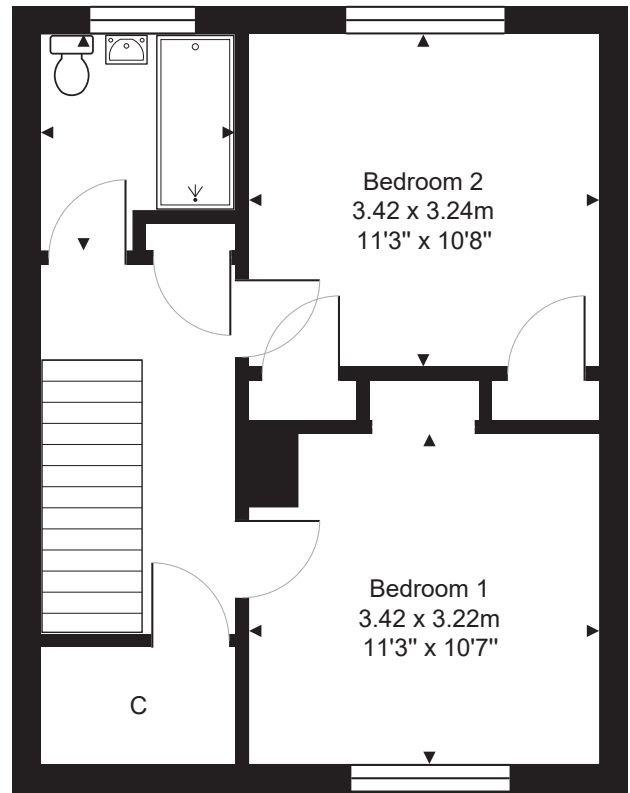

FLOOR PLAN & DIMENSIONS

Shower Room
1.89 x 2.11m
6'3" x 6'11"

Approximate Dimensions (Taken from the widest point)

Gross internal floor area (m²): 78m² | EPC Rating: C