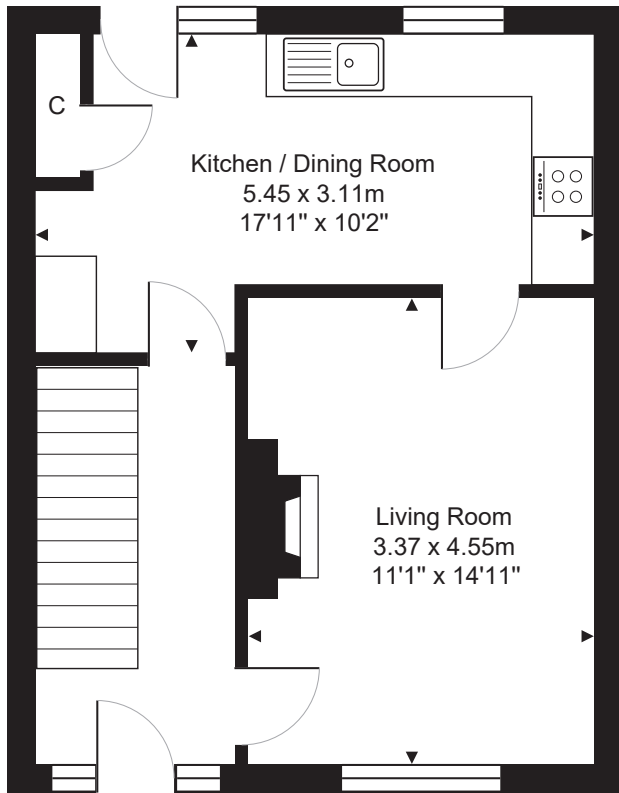

FLOOR PLAN & DIMENSIONS

Shower Room
1.89 x 2.11m
6'3" x 6'11"

Approximate Dimensions (Taken from the widest point)

Gross internal floor area (m²): 78m² | EPC Rating: C