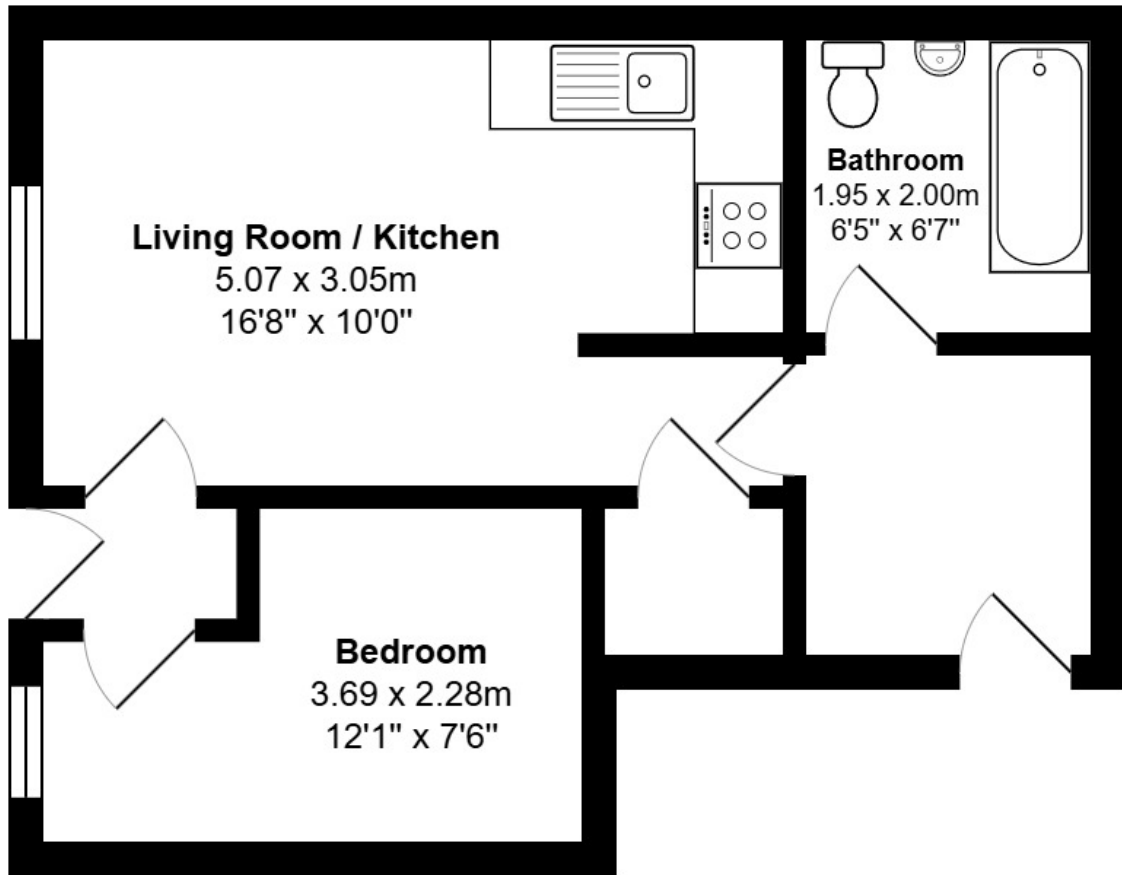

FLOOR PLAN & DIMENSIONS

Approximate Dimensions (Taken from the widest point)

Gross internal floor area (m²): 35m² | EPC Rating: C