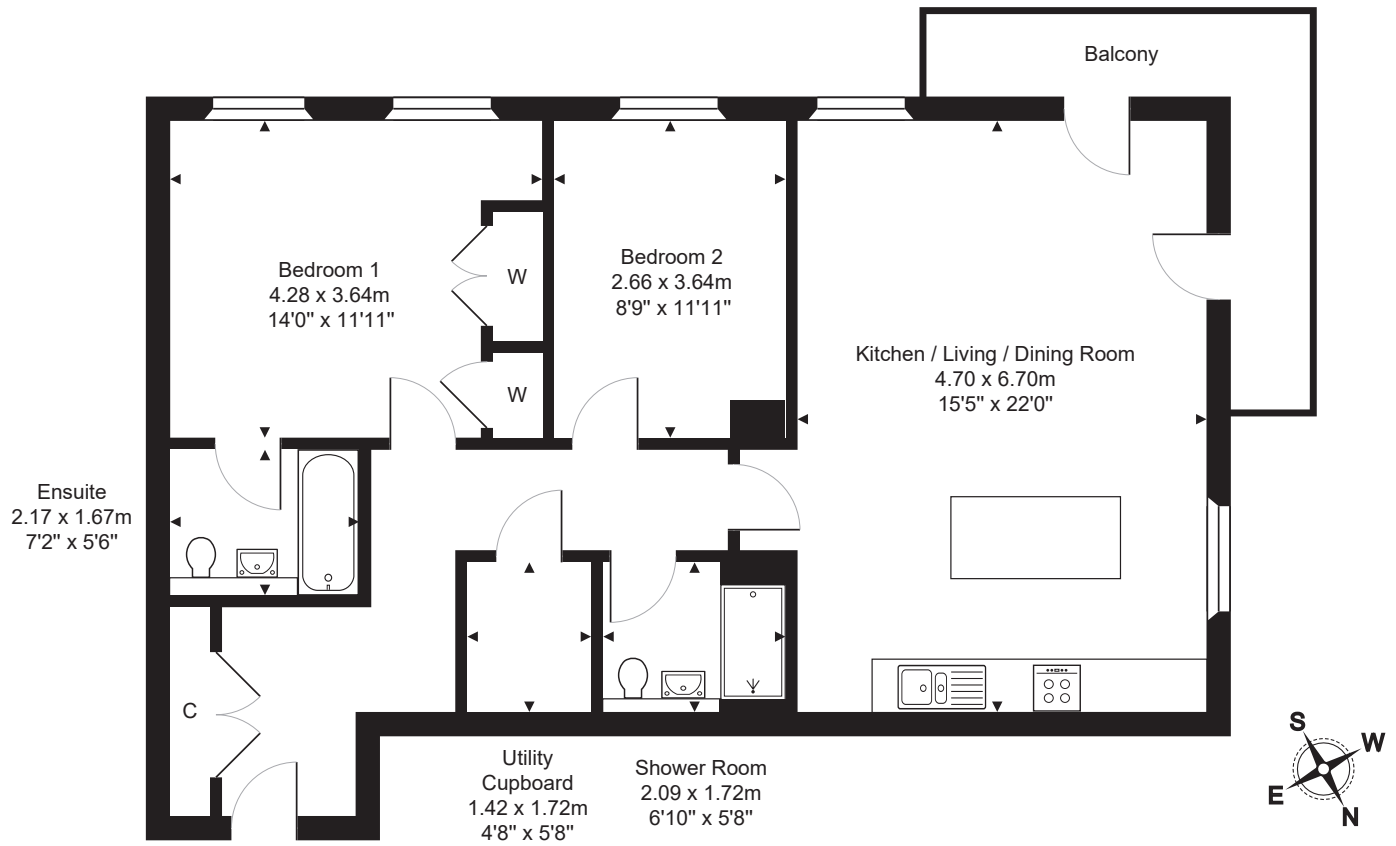

FLOOR PLAN & DIMENSIONS

Approximate Dimensions (Taken from the widest point)

Gross internal floor area (m²): 78m² | EPC Rating: C