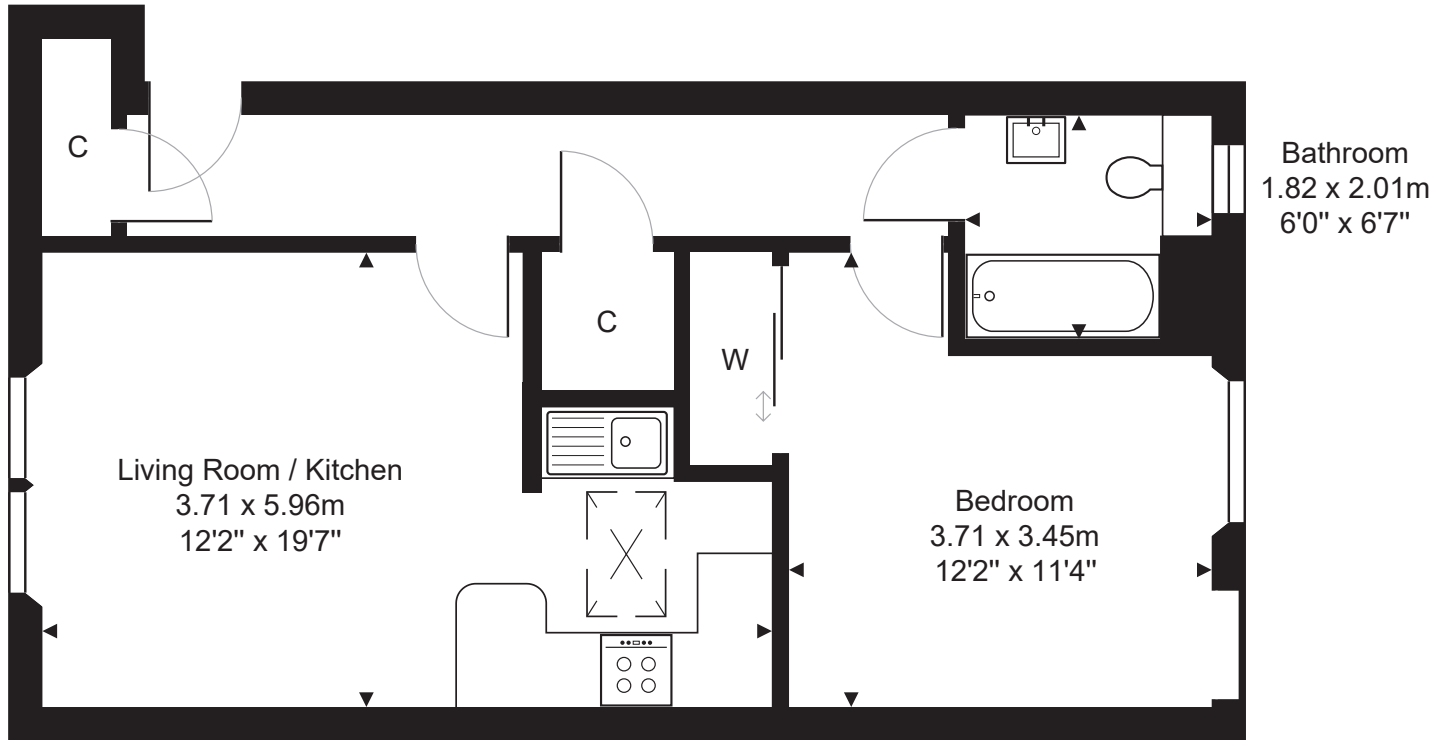

FLOOR PLAN & DIMENSIONS

Approximate Dimensions (Taken from the widest point)

Gross internal floor area (m²): 46m² | EPC Rating: D