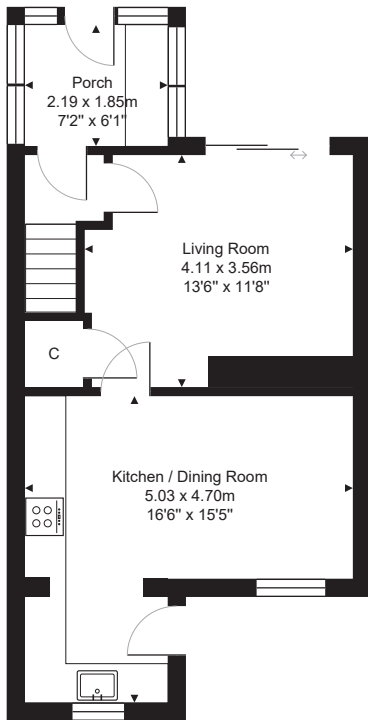

# FLOOR PLAN & DIMENSIONS

Ground Floor

First Floor

Attic

Exterior Store

Approximate Dimensions (Taken from the widest point)

Gross internal floor area (m<sup>2</sup>): 73m<sup>2</sup> | EPC Rating: D