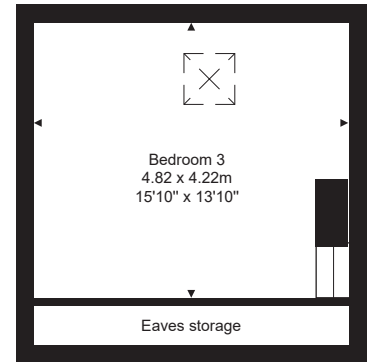

# FLOOR PLAN & DIMENSIONS

Ground Floor

First Floor

Attic

Exterior Store

Approximate Dimensions (Taken from the widest point)

Gross internal floor area (m<sup>2</sup>): 73m<sup>2</sup> | EPC Rating: D