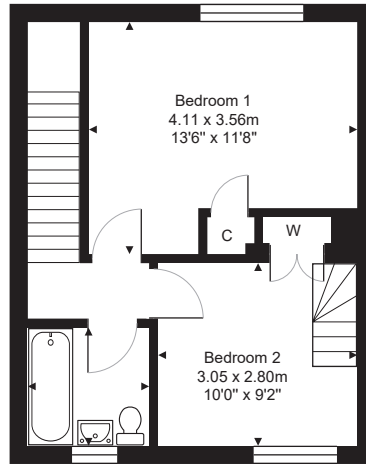

# FLOOR PLAN & DIMENSIONS

Ground Floor

First Floor

Attic

Exterior Store

Approximate Dimensions (Taken from the widest point)

Gross internal floor area (m<sup>2</sup>): 73m<sup>2</sup> | EPC Rating: D