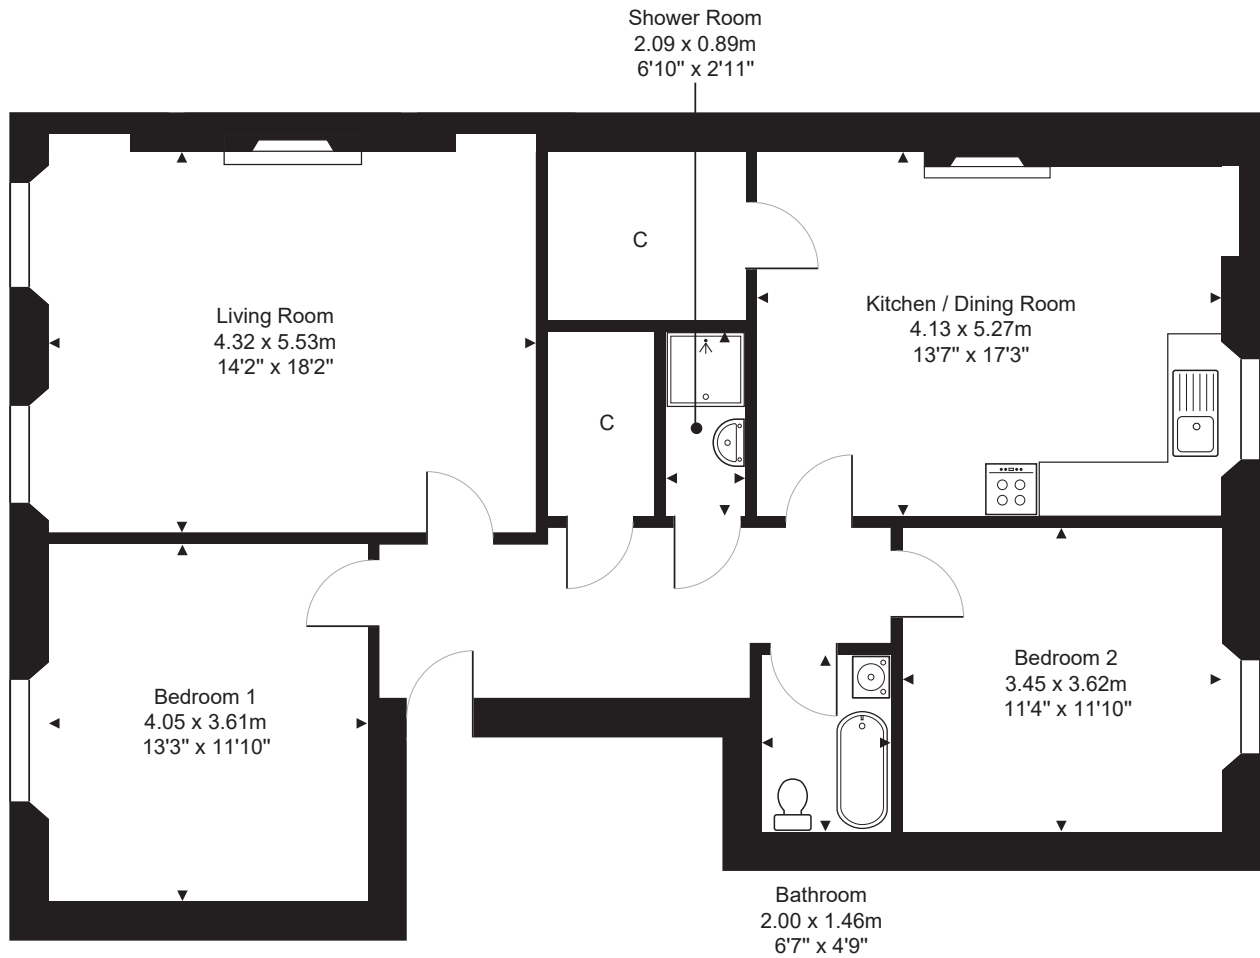

FLOOR PLAN & DIMENSIONS

Approximate Dimensions (Taken from the widest point)

Gross internal floor area (m²): 99m² | EPC Rating: C