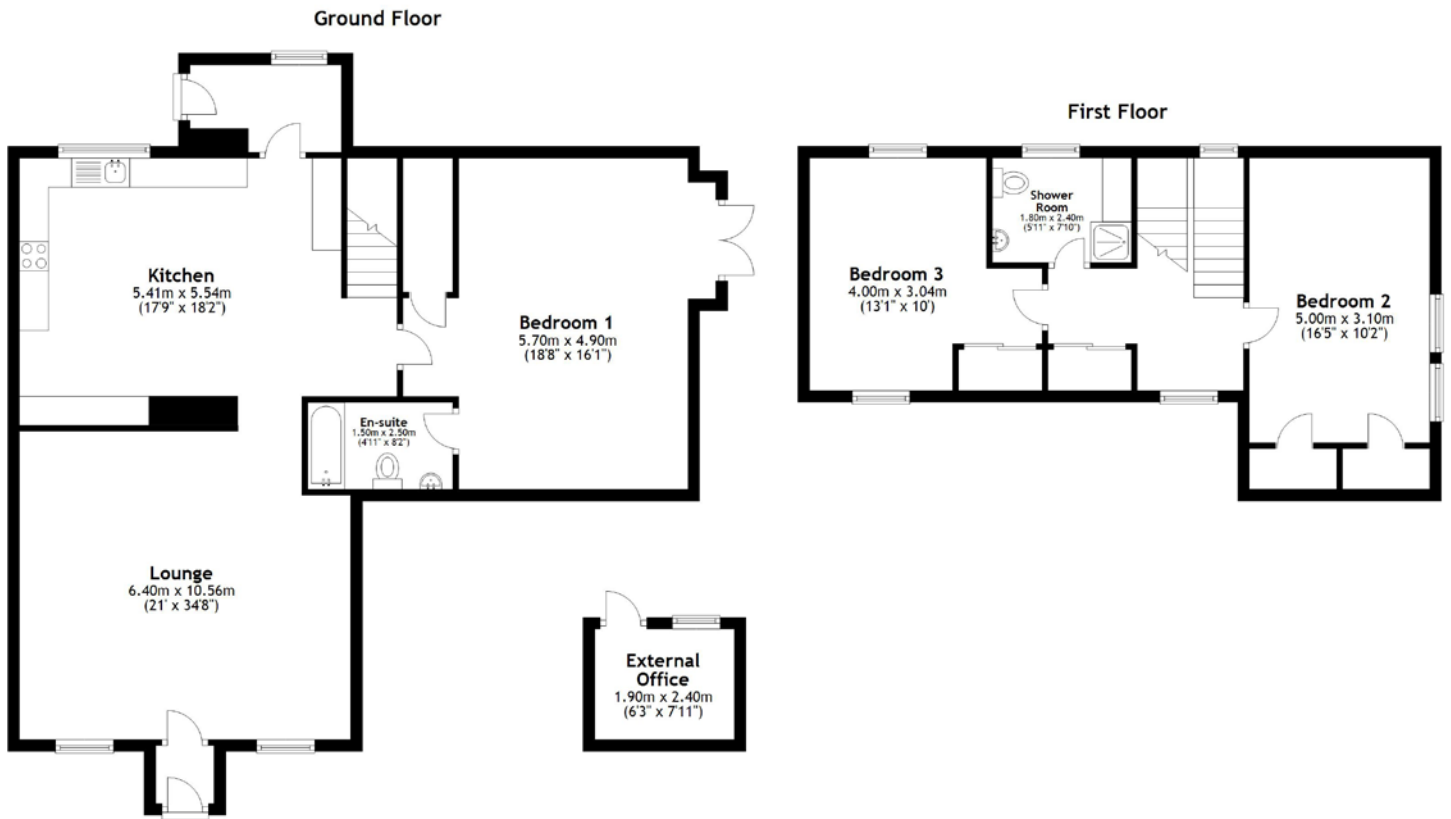

FLOOR PLAN & DIMENSIONS

Approximate Dimensions (Taken from the widest point)

Gross internal floor area (m²): 148m² | EPC Rating: C