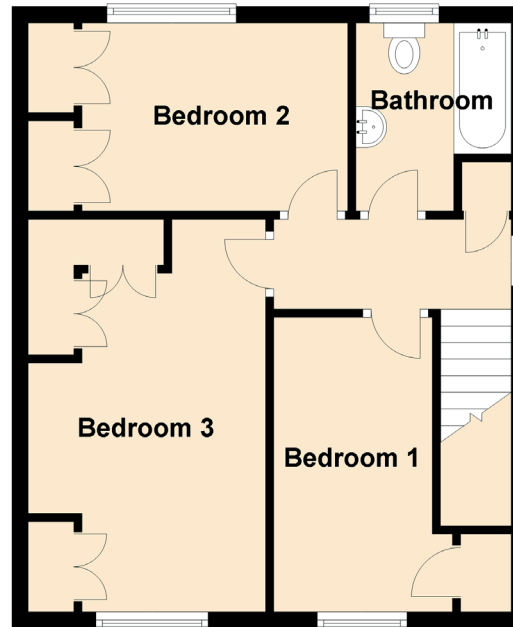

4 Langmuir Road

BARGEDDIE, NORTH LANARKSHIRE, G69 7RG

Approximate Dimensions (Taken from the widest point)

Lounge	4.30m (14'1") x 3.50m (11'6")
Dining Room	2.90m (9'6") x 2.80m (9'2")
Kitchen	3.10m (10'2") x 2.90m (9'6")
Bedroom 1	3.60m (11'10") x 2.30m (7'7")
Bedroom 2	3.90m (12'10") x 2.50m (8'2")
Bedroom 3	4.14m (13'7") x 2.90m (9'6")
Bathroom	2.50m (8'2") x 1.90m (6'3")
WC	1.40m (4'7") x 1.20m (3'11")