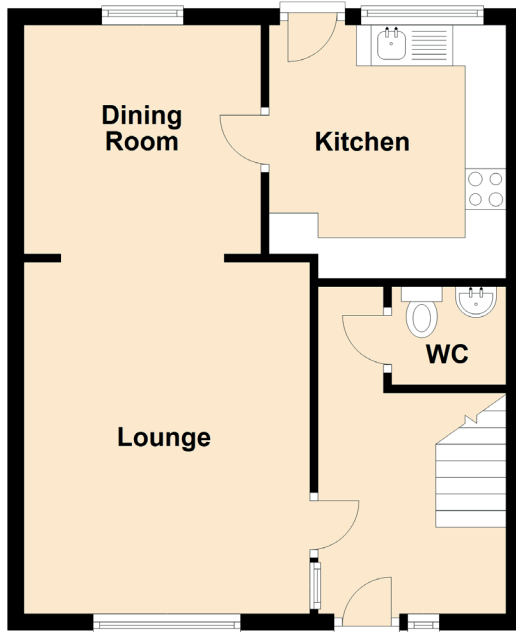

4 Langmuir Road

BARGEDDIE, NORTH LANARKSHIRE, G69 7RG

Approximate Dimensions (Taken from the widest point)

Lounge	4.30m (14'1") x 3.50m (11'6")
Dining Room	2.90m (9'6") x 2.80m (9'2")
Kitchen	3.10m (10'2") x 2.90m (9'6")
Bedroom 1	3.60m (11'10") x 2.30m (7'7")
Bedroom 2	3.90m (12'10") x 2.50m (8'2")
Bedroom 3	4.14m (13'7") x 2.90m (9'6")
Bathroom	2.50m (8'2") x 1.90m (6'3")
WC	1.40m (4'7") x 1.20m (3'11")