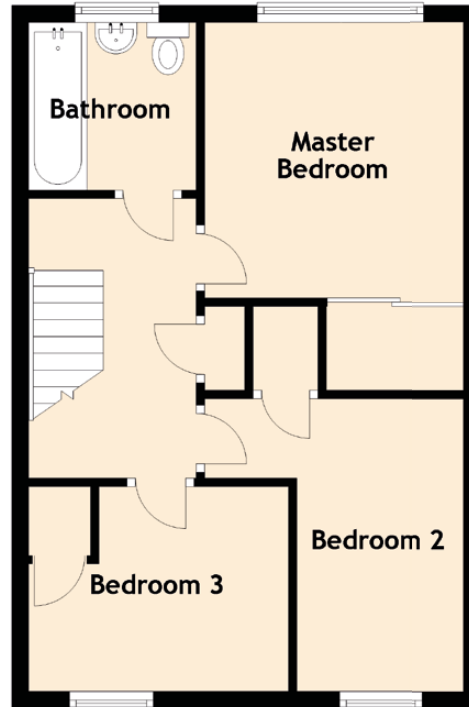

20 Bute

EAST KILBRIDE, GLASGOW, G74 2AZ

Ground Floor

First Floor

Approximate Dimensions (Taken from the widest point)

Lounge/Diner	7.60m (24'11") x 4.10m (13'5")
Kitchen	2.90m (9'6") x 2.60m (8'6")
Master Bedroom	3.30m (10'10") x 3.10m (10'2")
Bedroom 2	3.50m (11'6") x 2.00m (6'7")
Bedroom 3	3.00m (9'10") x 2.50m (8'2")
Bathroom	2.00m (6'7") x 2.00m (6'7")

Gross internal floor area (m²): 82m²