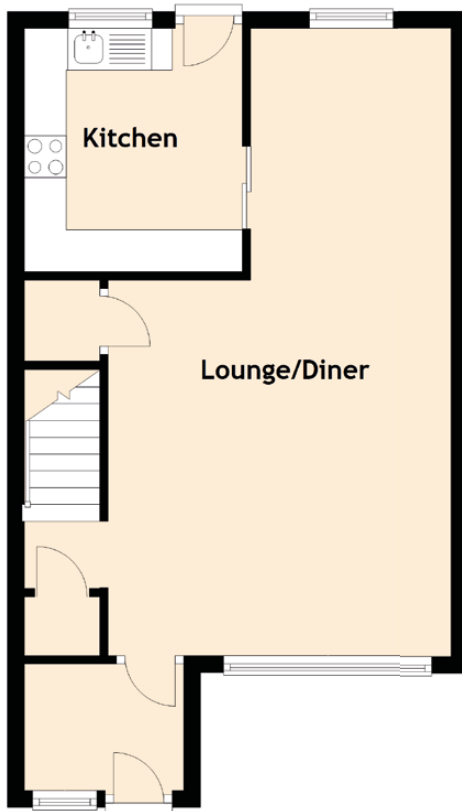

20 Bute

EAST KILBRIDE, GLASGOW, G74 2AZ

Ground Floor

First Floor

Approximate Dimensions (Taken from the widest point)

Lounge/Diner	7.60m (24'11") x 4.10m (13'5")
Kitchen	2.90m (9'6") x 2.60m (8'6")
Master Bedroom	3.30m (10'10") x 3.10m (10'2")
Bedroom 2	3.50m (11'6") x 2.00m (6'7")
Bedroom 3	3.00m (9'10") x 2.50m (8'2")
Bathroom	2.00m (6'7") x 2.00m (6'7")

Gross internal floor area (m²): 82m²