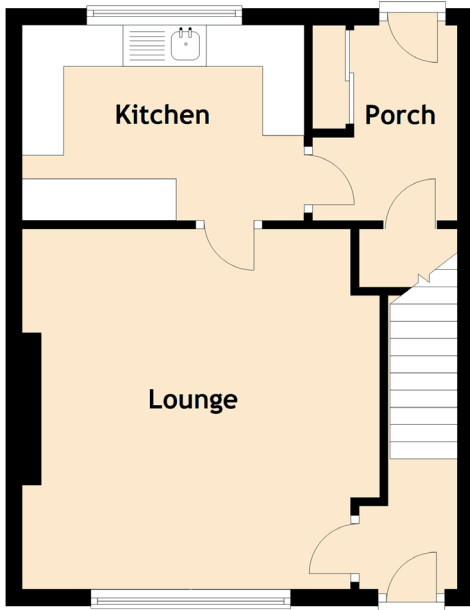

# 3 Castle View

PORT SETON, PRESTONPANS, EAST LoTHIAN, EH32 0EN

Approximate Dimensions  
(Taken from the widest point)

Porch	2.35m (7'9") x 1.74m (5'9")
Lounge	4.34m (14'3") x 4.30m (14'1")
Kitchen	3.39m (11'1") x 2.32m (7'7")
Bedroom 1	4.30m (14'1") x 3.96m (13')
Bedroom 2	3.37m (11'1") x 2.90m (9'6")
Bathroom	2.06m (6'9") x 1.74m (5'9")