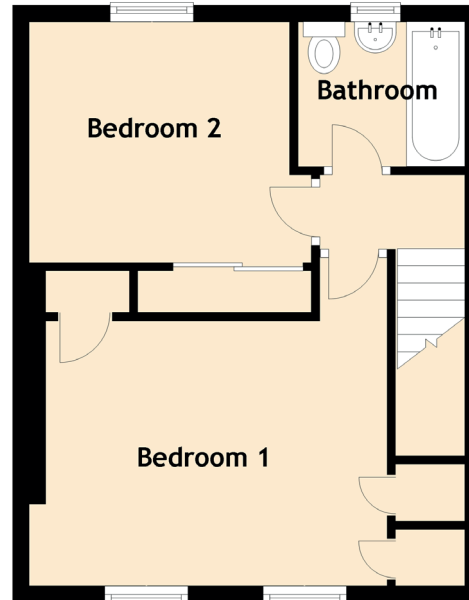

# 3 Castle View

PORT SETON, PRESTONPANS, EAST LoTHIAN, EH32 0EN

Approximate Dimensions  
(Taken from the widest point)

Porch	2.35m (7'9") x 1.74m (5'9")
Lounge	4.34m (14'3") x 4.30m (14'1")
Kitchen	3.39m (11'1") x 2.32m (7'7")
Bedroom 1	4.30m (14'1") x 3.96m (13')
Bedroom 2	3.37m (11'1") x 2.90m (9'6")
Bathroom	2.06m (6'9") x 1.74m (5'9")