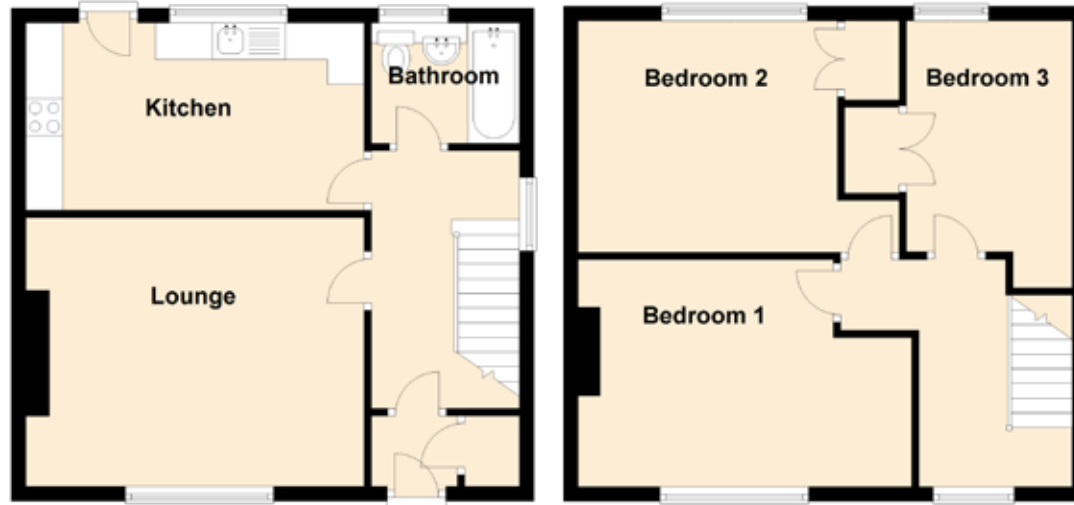

11 Meadowhead Terrace

ADDIEWELL, WEST CALDER, EH55 8PE

Approximate Dimensions (Taken from the widest point)

Lounge	4.62m (15'2") x 3.66m (12')
Kitchen	4.52m (14'10") x 2.55m (8'4")
Bedroom 1	4.55m (14'11") x 3.09m (10'2")
Bedroom 2	4.38m (14'4") x 3.15m (10'4")
Bedroom 3	3.14m (10'4") x 2.26m (7'5")
Bathroom	2.02m (6'8") x 1.64m (5'5")