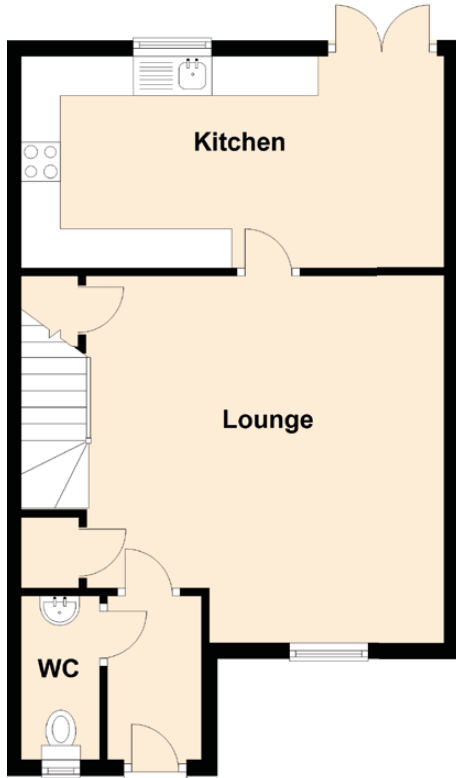

# 14 Hilton Road

COWDENBEATH, FIFE, KY4 9EJ

Approximate Dimensions (Taken from the widest point)

## Ground Floor

Lounge	4.70m (15'5") x 4.30m (14'1")
Kitchen	5.20m (17'1") x 2.70m (8'10")
WC	2.10m (6'11") x 1.00m (3'3")

## First Floor

Bedroom 1	3.10m (10'2") x 3.00m (9'10")
En-suite	3.10m (10'2") x 1.50m (4'11")
Bedroom 2	3.20m (10'6") x 2.70m (8'10")
Bedroom 3	3.40m (11'2") x 2.30m (7'7")
Bathroom	2.00m (6'7") x 1.70m (5'7")