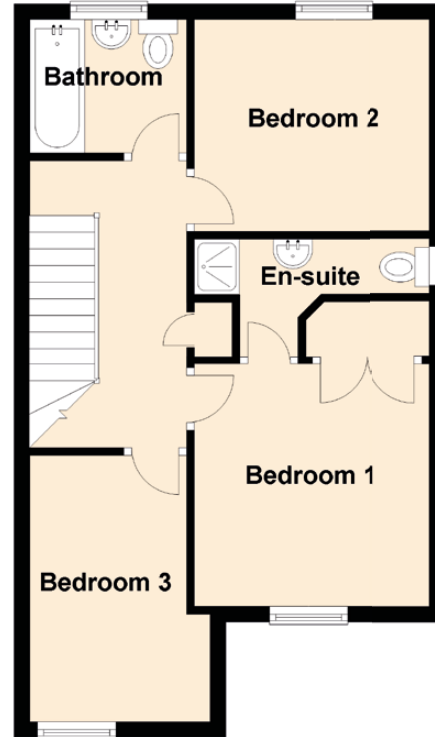

# 14 Hilton Road

COWDENBEATH, FIFE, KY4 9EJ

Approximate Dimensions (Taken from the widest point)

## Ground Floor

Lounge	4.70m (15'5") x 4.30m (14'1")
Kitchen	5.20m (17'1") x 2.70m (8'10")
WC	2.10m (6'11") x 1.00m (3'3")

## First Floor

Bedroom 1	3.10m (10'2") x 3.00m (9'10")
En-suite	3.10m (10'2") x 1.50m (4'11")
Bedroom 2	3.20m (10'6") x 2.70m (8'10")
Bedroom 3	3.40m (11'2") x 2.30m (7'7")
Bathroom	2.00m (6'7") x 1.70m (5'7")