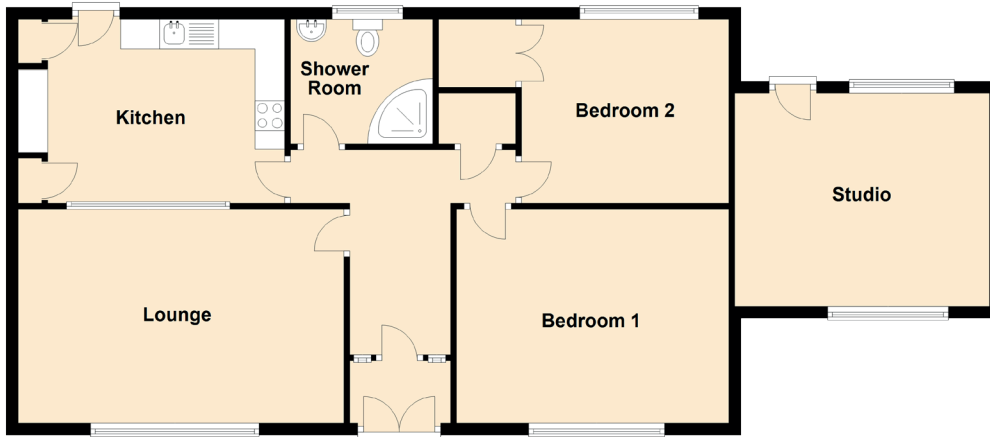

17 Beaufield Gardens

KILMAURS, EAST AYRSHIRE, KA3 2NS

Approximate Dimensions (Taken from the widest point)

| | |
|-------------|--------------------------------|
| Lounge | 5.50m (18'1") x 3.60m (11'10") |
| Kitchen | 4.50m (14'9") x 3.10m (10'2") |
| Studio | 4.30m (14'1") x 3.70m (12'2") |
| Bedroom 1 | 4.60m (15'1") x 3.30m (10'10") |
| Bedroom 2 | 3.50m (11'6") x 3.10m (10'2") |
| Shower Room | 2.40m (7'10") x 2.10m (6'11") |