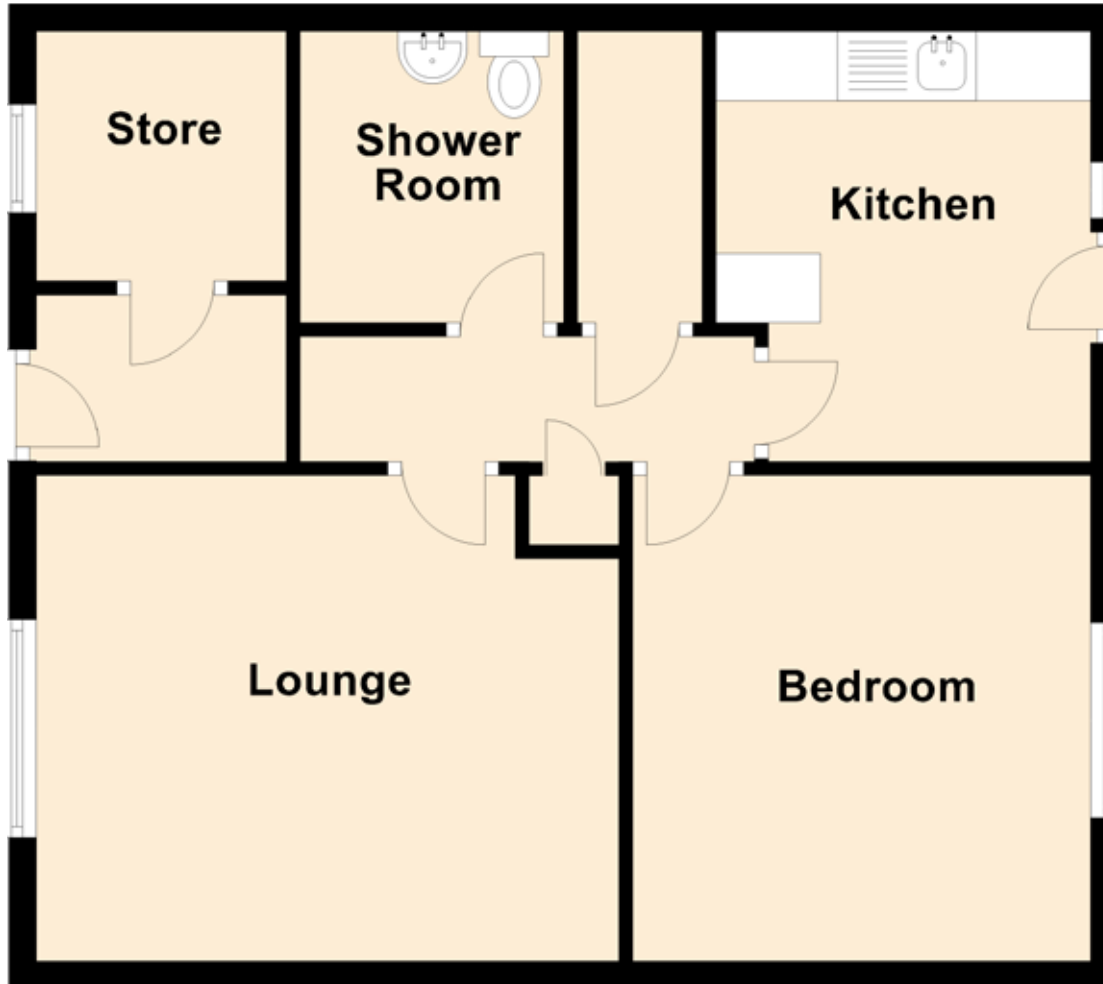

94 Uist Road

PITCOUDIE, GLENROTHES, FIFE, KY7 6RE

Approximate Dimensions

(Taken from the widest point)

Lounge	4.20m (13'9") x 3.50m (11'6")
Kitchen	3.00m (9'10") x 2.70m (8'10")
Bedroom	3.50m (11'6") x 3.30m (10'10")
Shower Room	2.10m (6'11") x 1.90m (6'3")
Store	1.80m (5'11") x 1.80m (5'11")

Gross internal floor area (m²): 51m²

EPC Rating: D