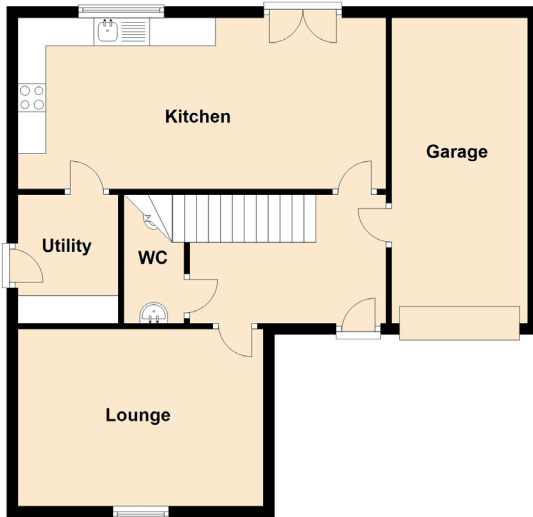

22 Tobias Street

EDINBURGH, EH16 4WG

Approximate Dimensions (Taken from the widest point)

Lounge	4.40m (14'5") x 3.18m (10'5")
Kitchen	6.60m (21'8") x 3.07m (10'1")
Utility	2.31m (7'7") x 1.80m (5'11")
Bedroom 1	3.19m (10'6") x 2.00m (6'7")
En-suite	2.28m (7'6") x 1.80m (5'11")
Bedroom 2	3.63m (11'11") x 3.09m (10'2")
Bedroom 3	3.18m (10'5") x 3.12m (10'3")
Bedroom 4	3.19m (10'6") x 2.29m (7'6")
Bathroom	2.24m (7'4") x 1.93m (6'4")
WC	2.31m (7'7") x 1.08m (3'7")
Garage	4.26m (14') x 2.44m (8')