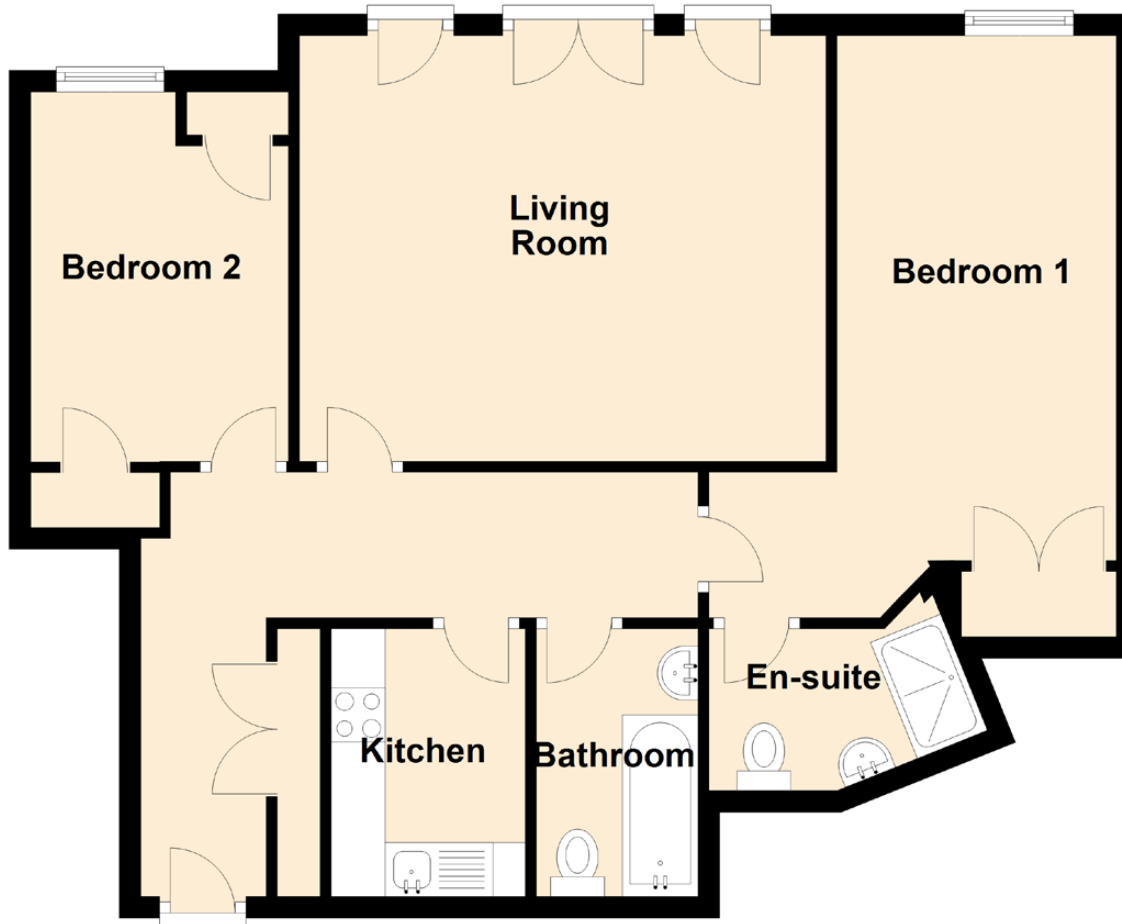

132 Whiteside Court

Approximate Dimensions (Taken from the widest point)

Living Room	4.88m (16') x 3.94m (12'11")
Kitchen	2.48m (8'2") x 1.80m (5'11")
En-suite	2.20m (7'3") x 1.60m (5'3")
Bedroom 1	4.59m (15'1") x 2.59m (8'6")
En-suite	2.20m (7'3") x 1.60m (5'3")
Bedroom 2	3.42m (11'3") x 2.39m (7'10")
Bathroom	2.48m (8'2") x 1.50m (4'11")

Gross internal floor area (m²) - 67m²

EPC Rating - C