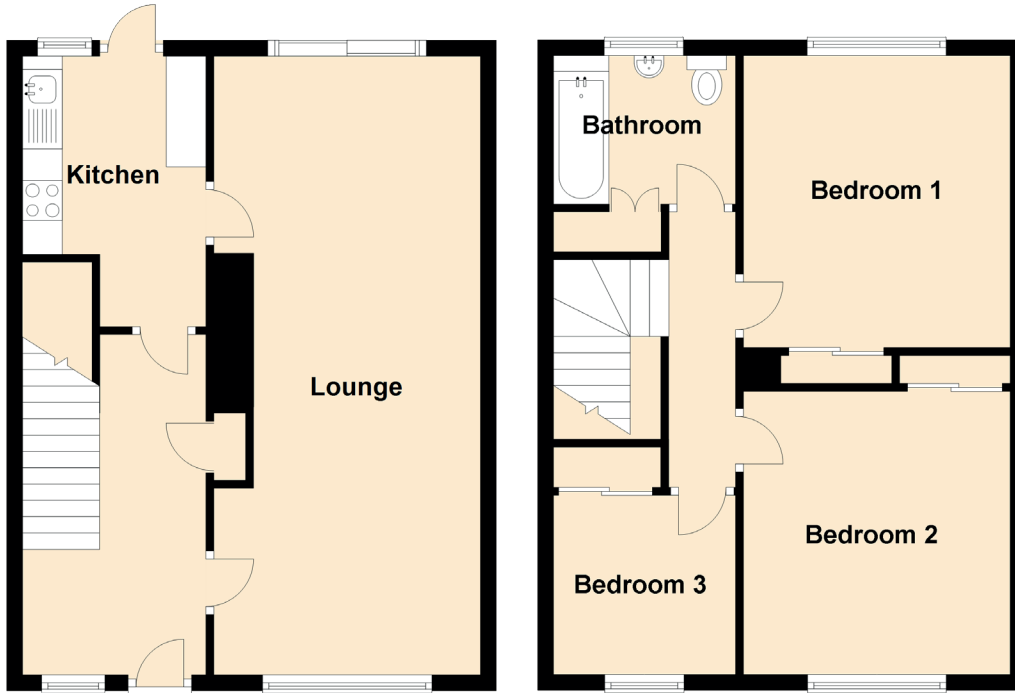

32 Oxgangs Farm Grove

EDINBURGH, EH13 9PP

Approximate Dimensions (Taken from the widest point)

Lounge	7.80m (25'7") x 3.36m (11')
Kitchen	3.41m (11'2") x 2.31m (7'7")
Bedroom 1	3.68m (12'1") x 3.34m (10'11")
Bedroom 2	3.57m (11'9") x 3.37m (11'1")
Bedroom 3	2.33m (7'8") x 2.26m (7'5")
Bathroom	2.30m (7'7") x 1.87m (6'2")