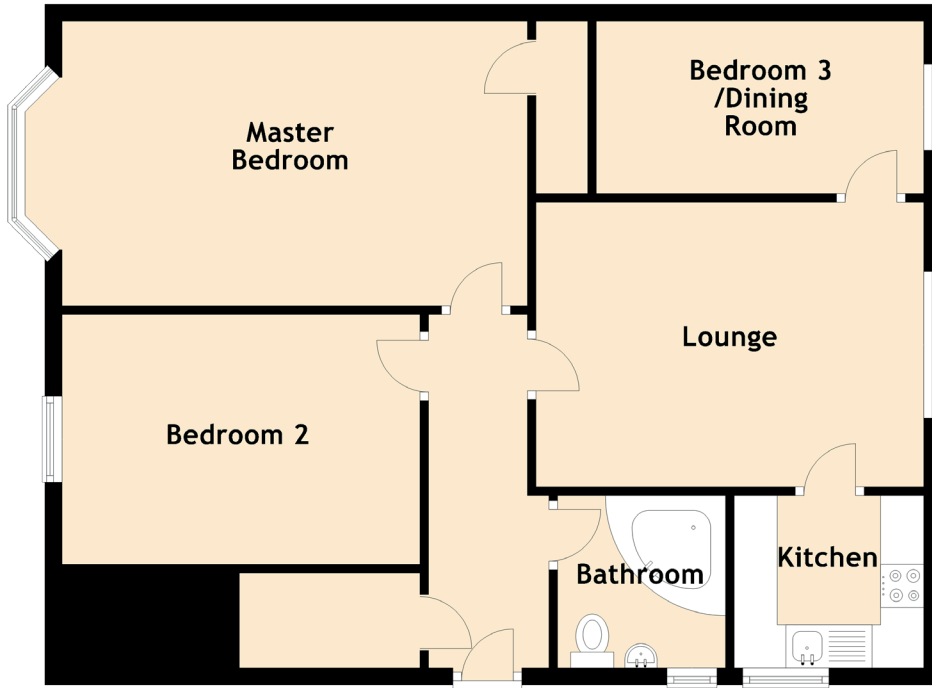

187 Hartlaw Crescent

HILLINGTON, GLASGOW, G52 2JL

Approximate Dimensions (Taken from the widest point)

Lounge	4.50m (14'9") x 3.30m (10'10")
Kitchen	2.20m (7'3") x 2.00m (6'7")
Master Bedroom	5.40m (17'9") x 3.30m (10'10")
Bedroom 2	3.95m (13') x 2.90m (9'6")
Bedroom 3/Dining Room	3.80m (12'6") x 2.00m (6'7")
Bathroom	2.20m (7'3") x 2.00m (6'7")