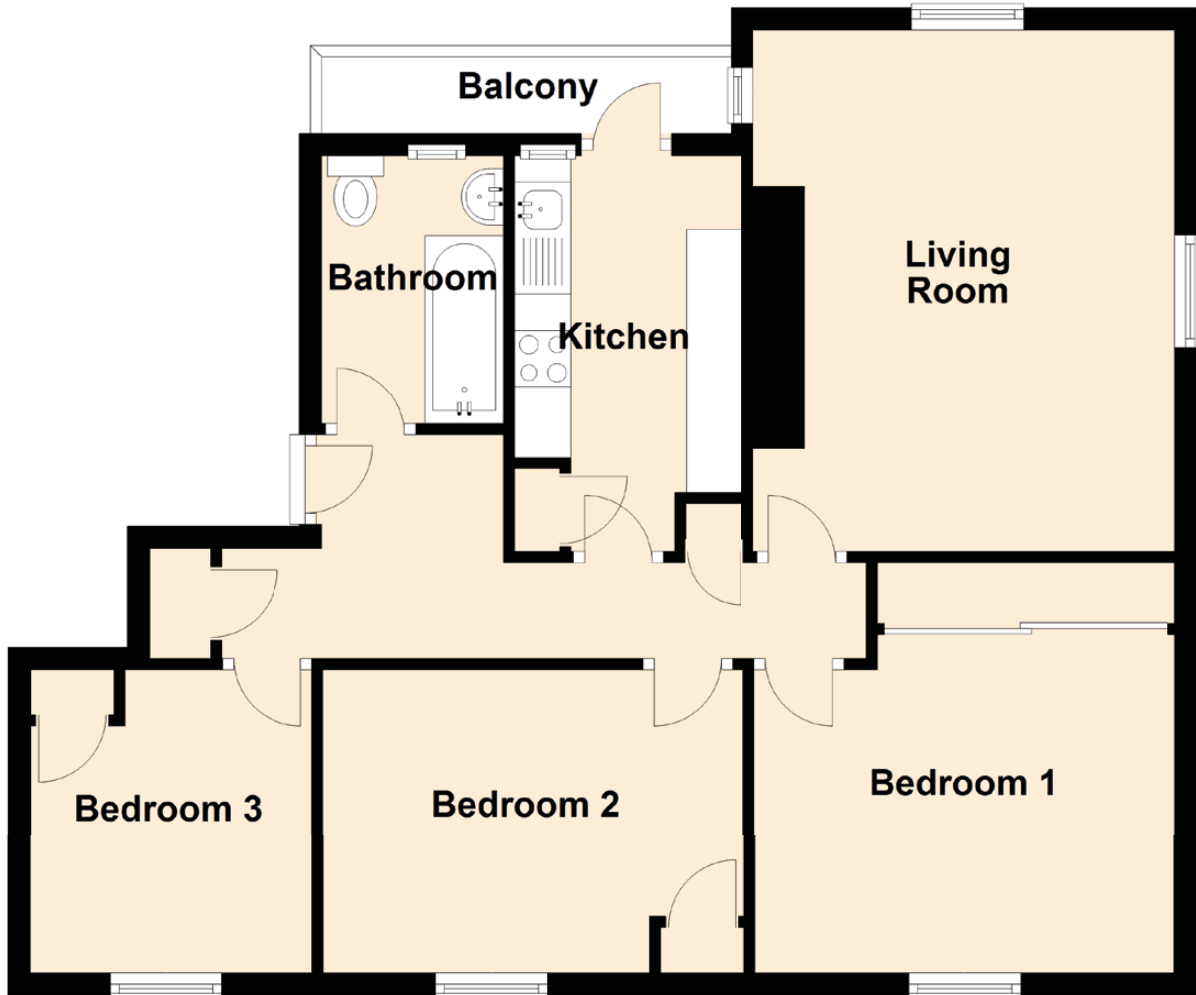

8E Muirhouse Place West

EDINBURGH, EH4 4PY

Approximate Dimensions (Taken from the widest point)

Living Room	4.65m (15'3") x 3.75m (12'4")
Kitchen	3.53m (11'7") x 2.03m (6'8")
Bedroom 1	3.74m (12'3") x 3.12m (10'3")
Bedroom 2	3.75m (12'4") x 2.77m (9'1")
Bedroom 3	2.78m (9'1") x 2.51m (8'3")
Bathroom	2.39m (7'10") x 1.62m (5'4")

Gross internal floor area (m²): 69m²