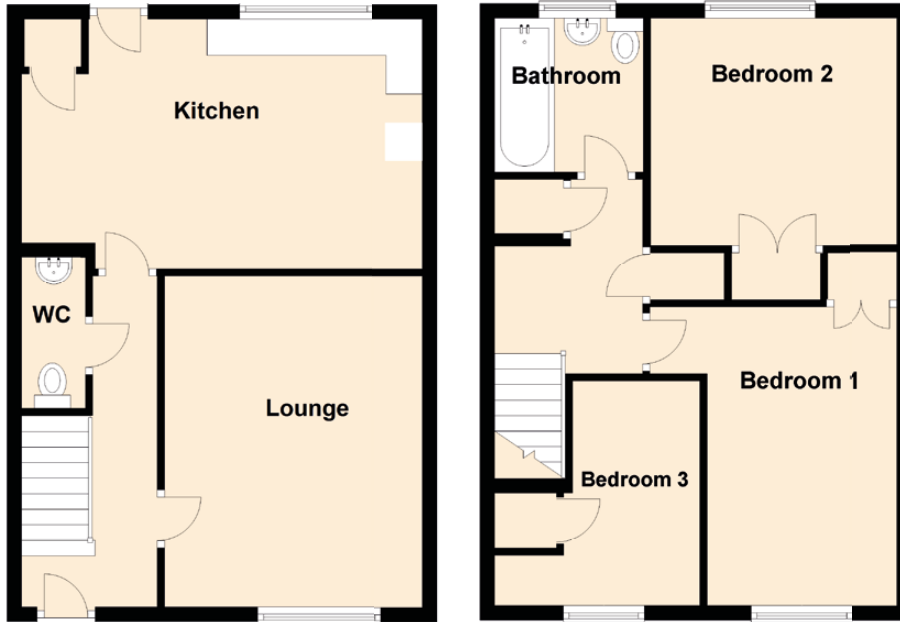

# 7 Hay Drive

EDINBURGH, EH16 4RX

Approximate Dimensions  
(Taken from the widest point)

Lounge	4.58m (15') x 3.57m (11'9")
Kitchen	5.54m (18'2") x 3.45m (11'4")
WC	1.83m (6') x 0.88m (2'11")
Bedroom 1	4.12m (13'6") x 2.63m (8'8")
Bedroom 2	3.41m (11'2") x 3.13m (10'3")
Bedroom 3	3.10m (10'2") x 2.83m (9'3")
Bathroom	2.12m (6'11") x 2.05m (6'9")