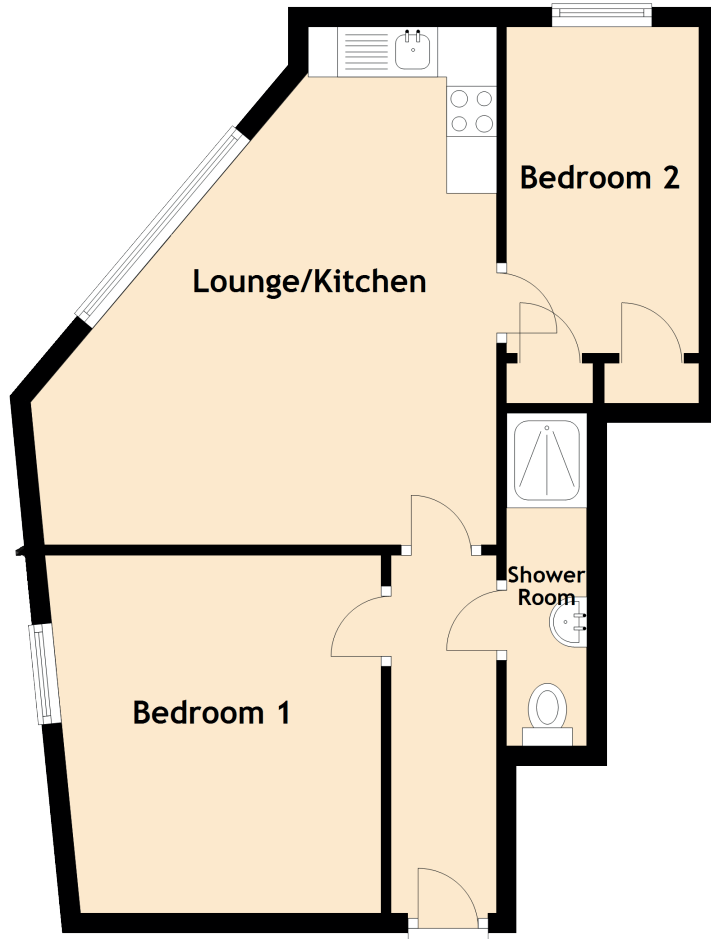

2F1 1 Ardmillan Terrace

EDINBURGH, EH11 2JN

Approximate Dimensions (Taken from the widest point)

Lounge/Kitchen	5.17m (17') x 4.64m (15'3")
Bedroom 1	3.57m (11'9") x 3.26m (10'8")
Bedroom 2	3.21m (10'6") x 1.92m (6'4")
Shower Room	3.32m (10'11") x 0.80m (2'7")