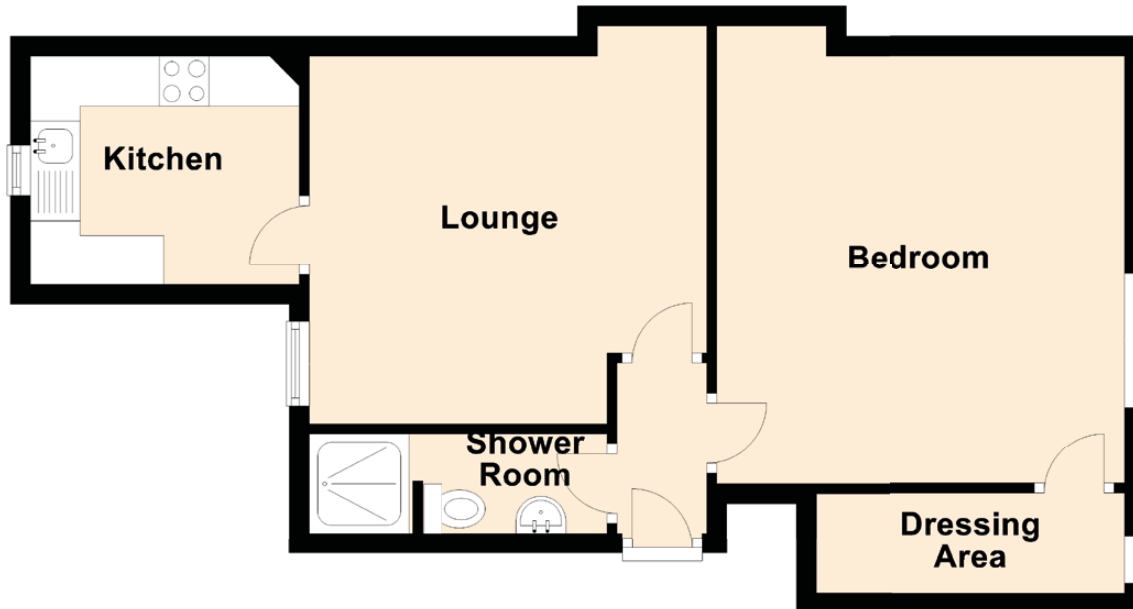

56A Forth Avenue

KIRKCALDY, FIFE, KY2 5PS

Approximate Dimensions
(Taken from the widest point)

Lounge	4.00m (13'1") x 3.70m (12'2")
Kitchen	2.70m (8'10") x 2.30m (7'7")
Bedroom	4.30m (14'1") x 4.10m (13'5")
Dressing Area	3.10m (10'2") x 1.00m (3'3")
Shower Room	3.00m (9'10") x 1.00m (3'3")