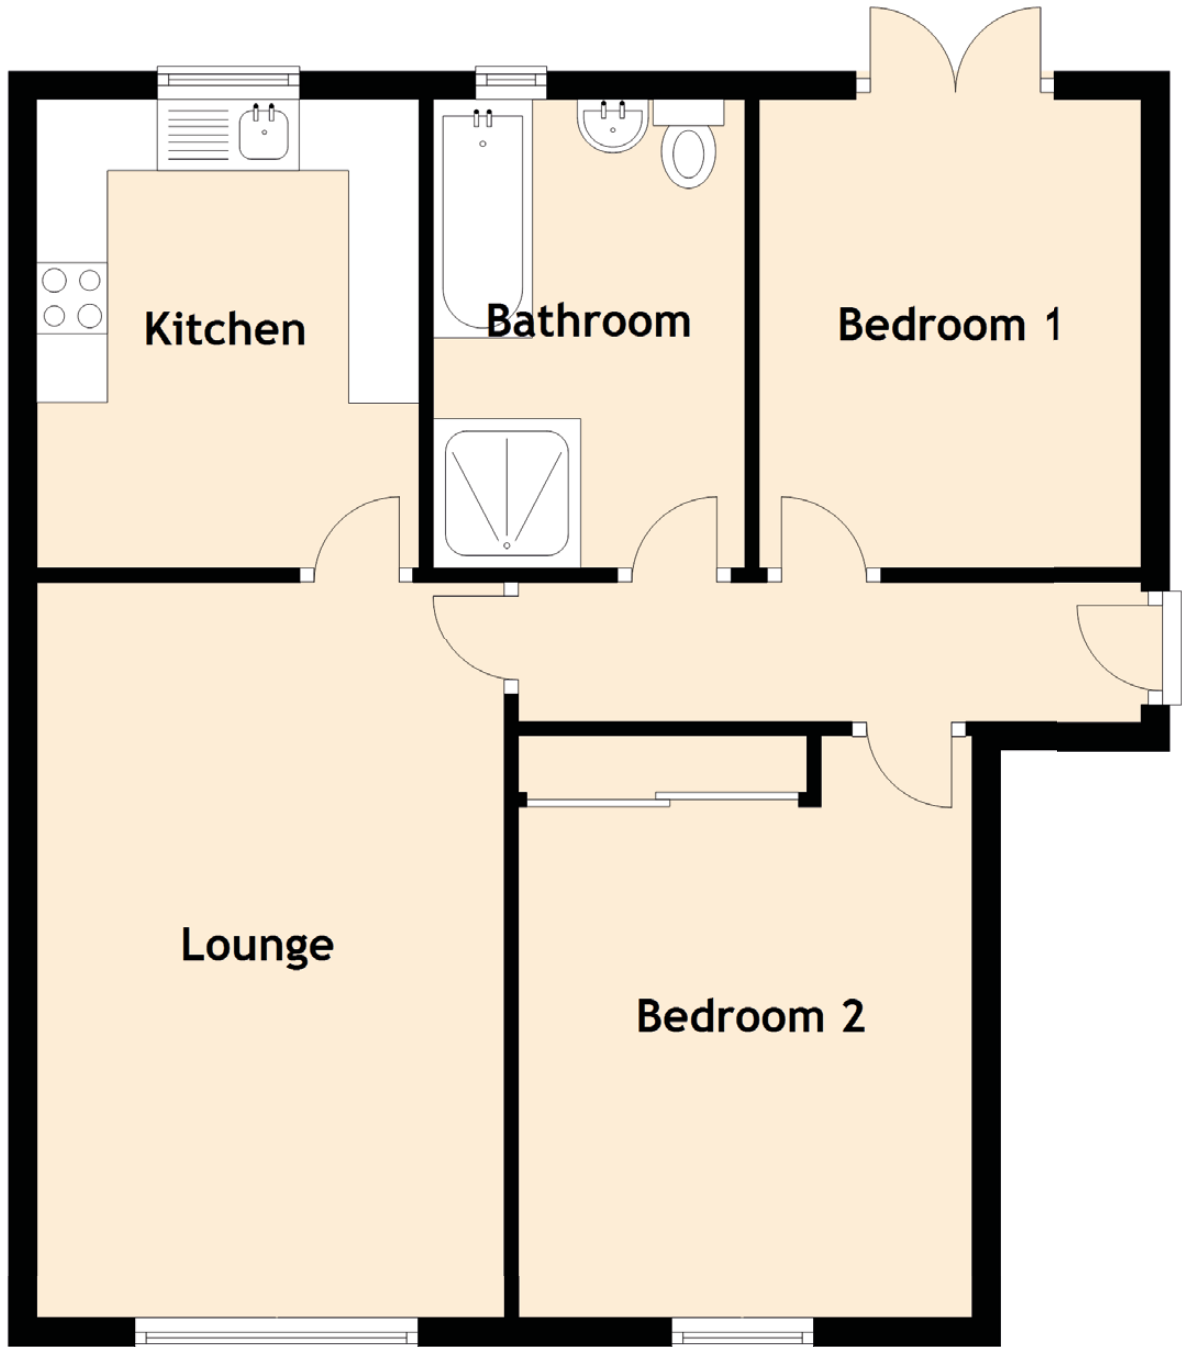

1 Crimonmogate Cottages

LONMAY, FRASERBURGH, ABERDEENSHIRE, AB43 8SA

Approximate Dimensions (Taken from the widest point)

Lounge	4.60m (15'1") x 3.30m (10'10")
Kitchen	3.20m (10'6") x 2.70m (8'10")
Bedroom 1	4.60m (15'1") x 3.80m (12'6")
Bedroom 2	3.60m (11'10") x 2.90m (9'6")
Bathroom	1.80m (5'11") x 1.80m (5'11")

Gross internal floor area (m²): 61m²