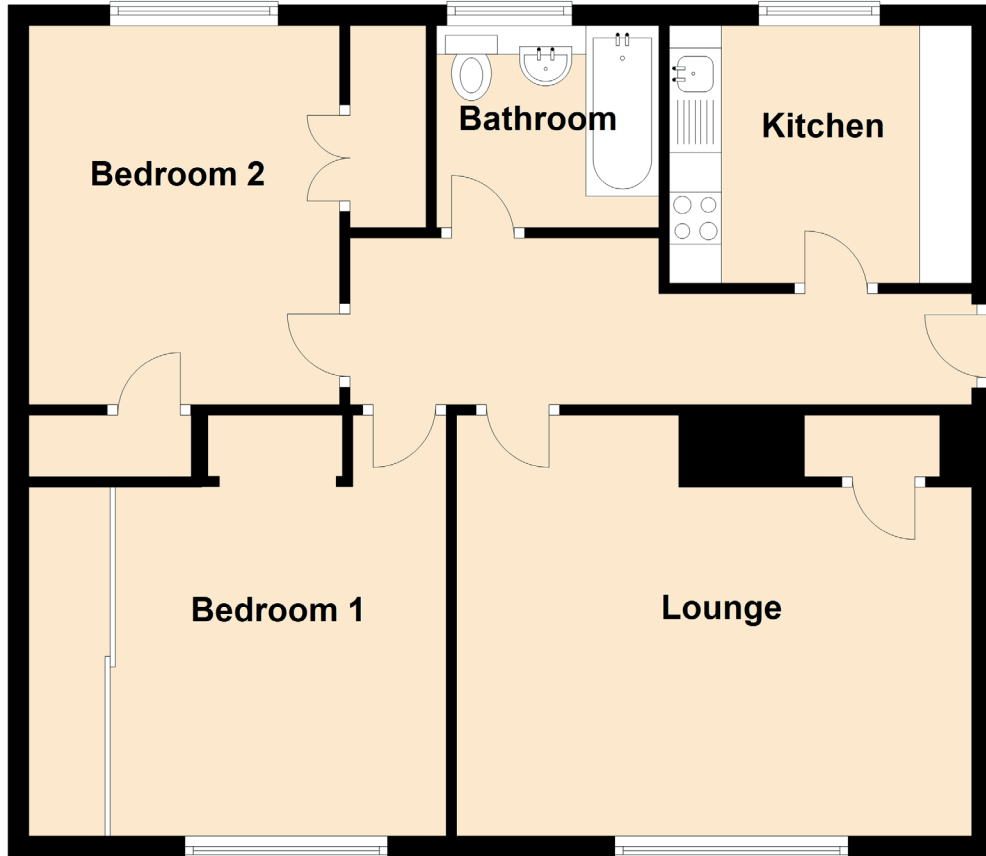

# 5B Moir Terrace

MUSSELBURGH, EAST LoTHIAN, EH21 8JG

Approximate Dimensions  
(Taken from the widest point)

Lounge	4.64m (15'3") x 3.94m (12'11")
Kitchen	2.90m (9'6") x 2.62m (8'7")
Bedroom 1	3.96m (13') x 3.17m (10'5")
Bedroom 2	3.63m (11'11") x 2.98m (9'9")
Bathroom	1.94m (6'4") x 1.77m (5'10")