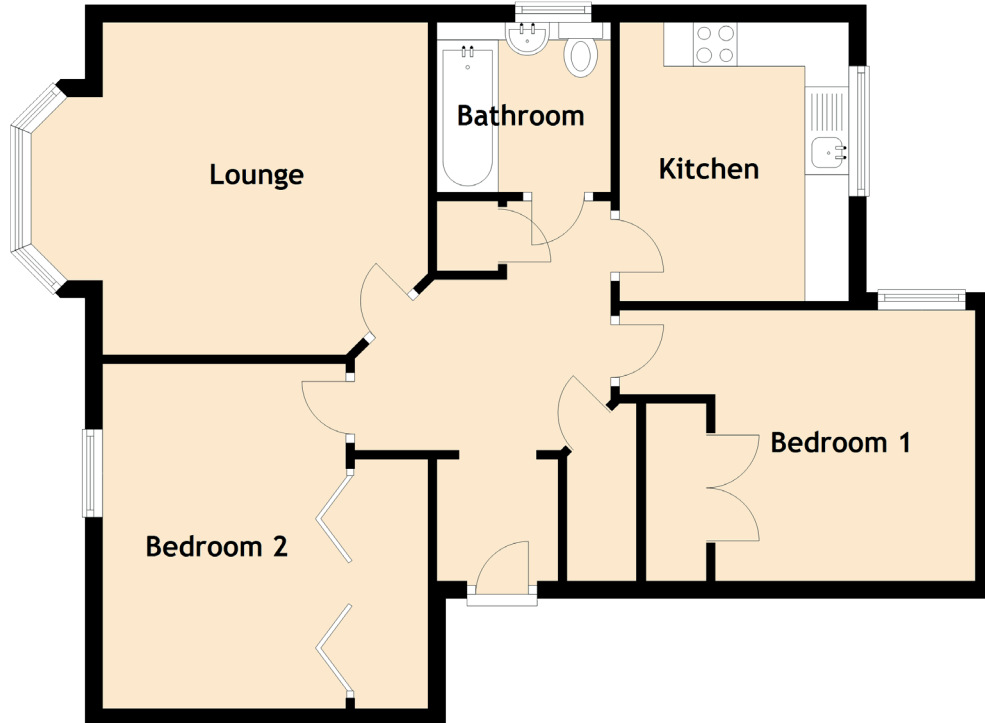

39 Meikle Inch Lane

BATHGATE, WEST LOTHIAN, EH48 2UF

Approximate Dimensions (Taken from the widest point)

Lounge	4.31m (14'2") x 3.78m (12'5")
Kitchen	3.17m (10'5") x 2.61m (8'7")
Bedroom 1	4.05m (13'3") x 3.08m (10'1")
Bedroom 2	3.92m (12'10") x 2.77m (9'1")
Bathroom	1.98m (6'6") x 1.93m (6'4")