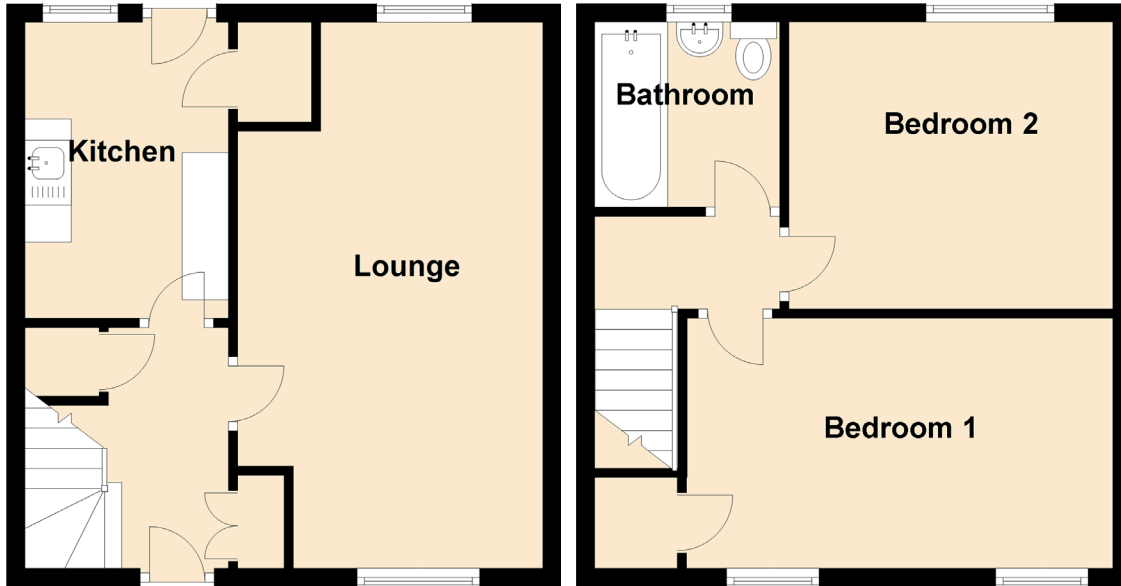

118 Sheddocksley Drive

ABERDEEN, AB16 6PN

Approximate Dimensions
(Taken from the widest point)

Lounge	5.90m (19'4") x 3.30m (10'10")
Kitchen	3.20m (10'6") x 2.20m (7'3")
Bedroom 1	4.60m (15'1") x 2.70m (8'10")
Bedroom 2	3.50m (11'6") x 3.10m (10'2")
Bathroom	2.00m (6'7") x 2.00m (6'7")