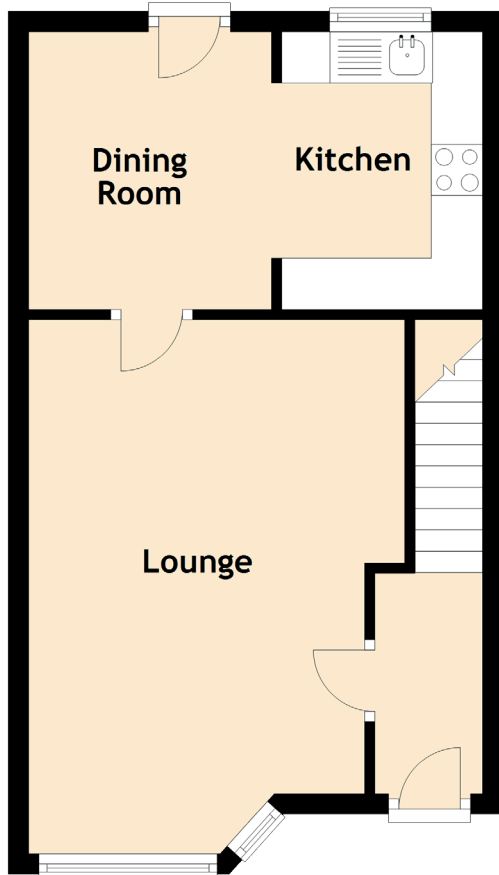

109 East Claremont Street

EDINBURGH, EH7 4JA

Approximate Dimensions
(Taken from the widest point)

Lounge	5.21m (17'1") x 3.67m (12')
Kitchen	2.71m (8'11") x 1.96m (6'5")
Dining Room	2.71m (8'11") x 2.37m (7'9")
Bedroom 1	4.26m (14') x 2.43m (8')
Bedroom 2	3.72m (12'2") x 2.44m (8')
Bedroom 3	2.88m (9'5") x 1.81m (5'11")
Bathroom	1.90m (6'3") x 1.81m (5'11")