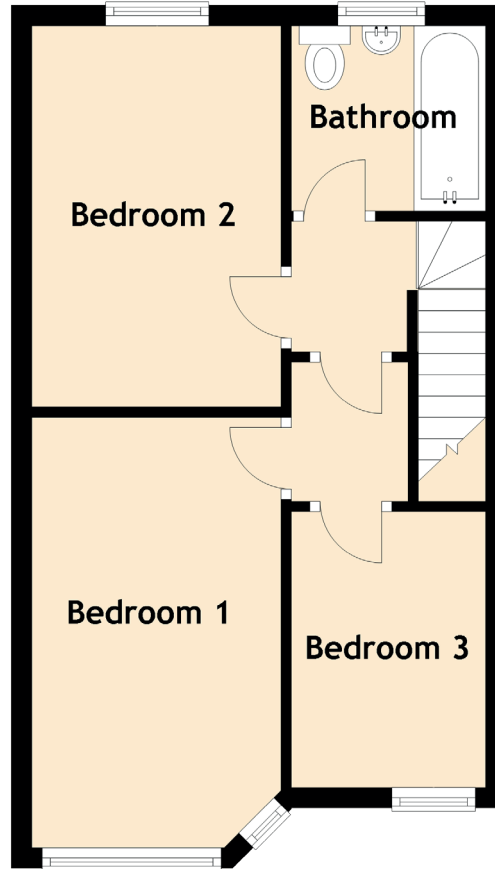

109 East Claremont Street

EDINBURGH, EH7 4JA

Approximate Dimensions
(Taken from the widest point)

Lounge	5.21m (17'1") x 3.67m (12')
Kitchen	2.71m (8'11") x 1.96m (6'5")
Dining Room	2.71m (8'11") x 2.37m (7'9")
Bedroom 1	4.26m (14') x 2.43m (8')
Bedroom 2	3.72m (12'2") x 2.44m (8')
Bedroom 3	2.88m (9'5") x 1.81m (5'11")
Bathroom	1.90m (6'3") x 1.81m (5'11")