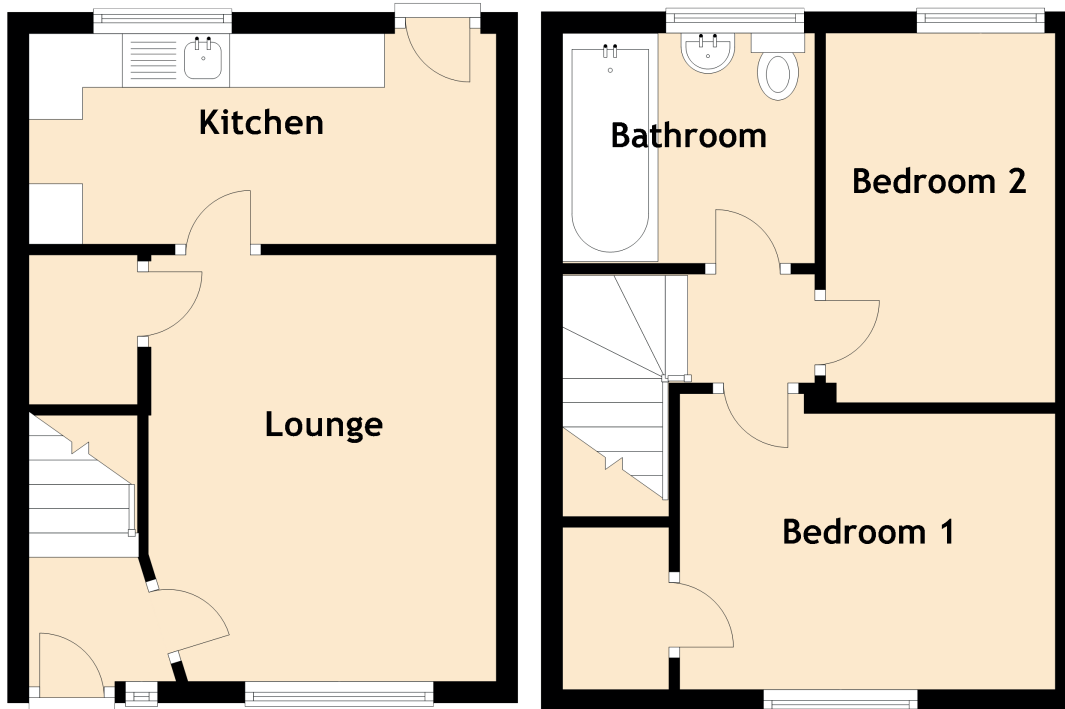

45 Peacocktail Close

EDINBURGH, EH15 3QT

Approximate Dimensions (Taken from the widest point)

Lounge	3.97m (13') x 3.14m (10'4")
Kitchen	4.15m (13'7") x 1.96m (6'5")
Bedroom 1	3.15m (10'4") x 2.92m (9'7")
Bedroom 2	3.44m (11'3") x 2.14m (7')
Bathroom	2.01m (6'7") x 1.92m (6'3")