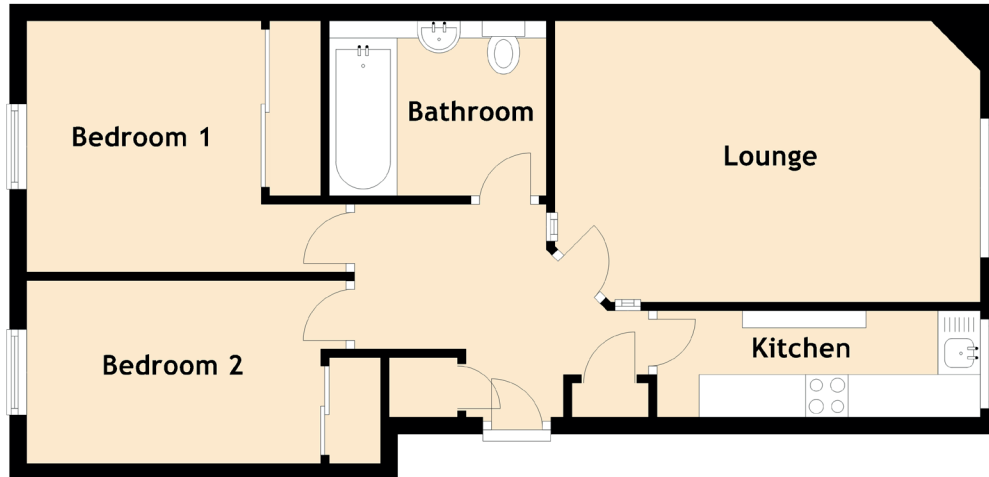

38/5 Piersfield Grove

PIERSFIELD, EDINBURGH, EH8 7BU

Approximate Dimensions (Taken from the widest point)

Lounge	5.00m (16'5") x 3.30m (10'10")
Kitchen	3.80m (12'6") x 1.25m (4'1")
Bedroom 1	3.75m (12'4") x 2.95m (9'8")
Bedroom 2	3.75m (12'4") x 2.15m (7'1")
Bathroom	2.55m (8'4") x 2.05m (6'9")