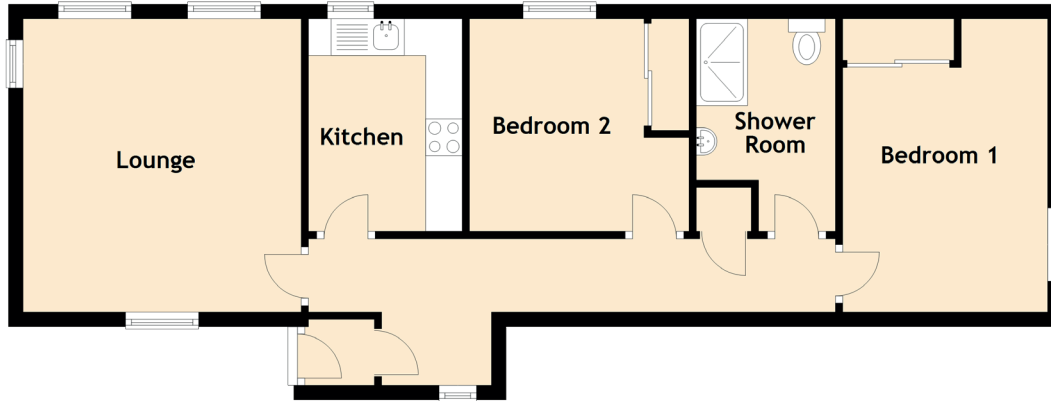

7 Telny Place

ABERDOUR, FIFE, KY3 0TG

Approximate Dimensions
(Taken from the widest point)

Lounge	4.00m (13'1") x 3.80m (12'6")
Kitchen	2.90m (9'6") x 2.10m (6'11")
Bedroom 1	4.00m (13'1") x 2.80m (9'2")
Bedroom 2	3.00m (9'10") x 2.90m (9'6")
Shower Room	2.90m (9'6") x 1.90m (6'3")