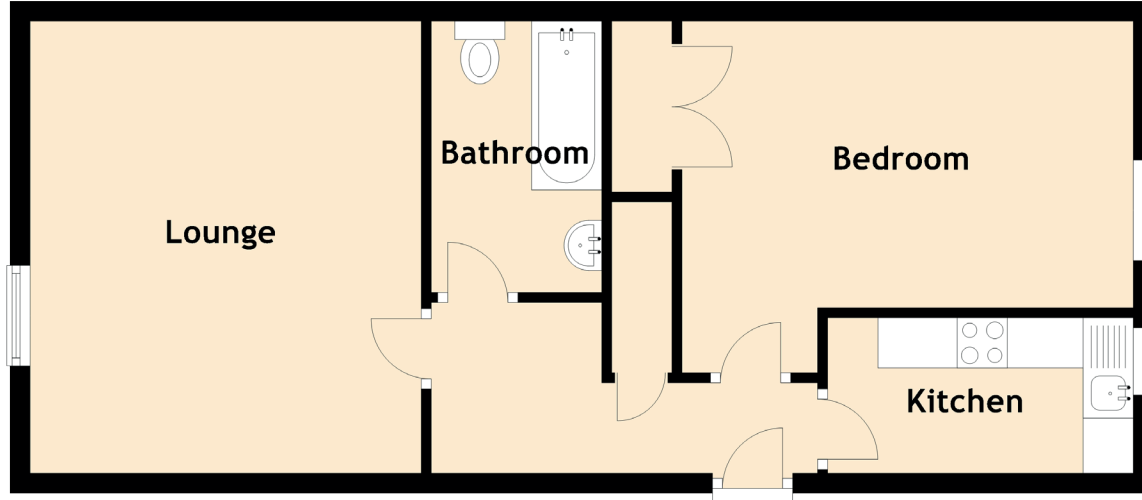

23c Elgin Road

COWDENBEATH, KY4 9SF

Approximate Dimensions
(Taken from the widest point)

Lounge	4.50m (14'9") x 3.90m (12'10")
Kitchen	3.05m (10') x 1.55m (5'1")
Bedroom	4.50m (14'9") x 3.50m (11'6")
Bathroom	2.70m (8'10") x 1.70m (5'7")