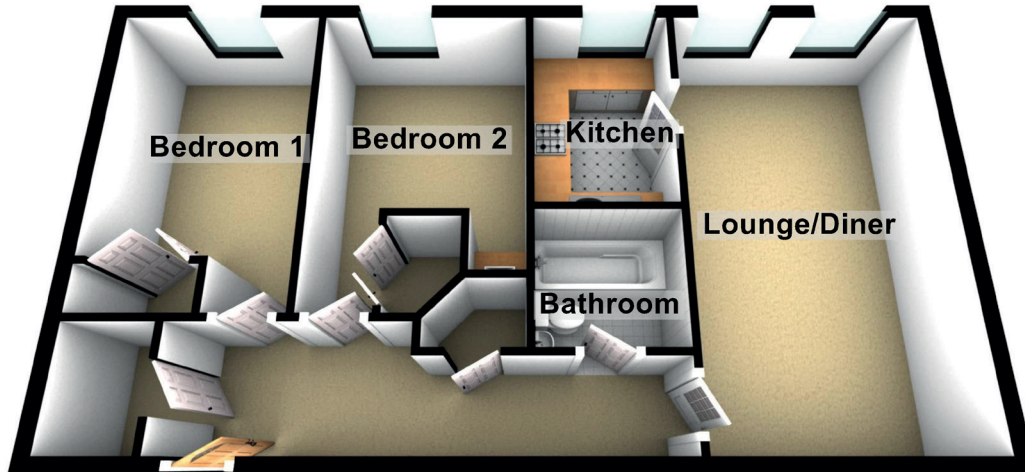

# 7/10 Dalhousie Court

42 WEST GRAHAM STREET, GLASGOW, G4 9LH

Approximate Dimensions  
(Taken from the widest point)

Lounge/Diner	5.70m (18'8") x 3.30m (10'10")
Kitchen	2.70m (8'10") x 1.80m (5'11")
Bedroom 1	4.65m (15'3") x 2.60m (8'6")
Bedroom 2	4.65m (15'3") x 2.70m (8'10")
Bathroom	1.80m (5'11") x 1.70m (5'7")