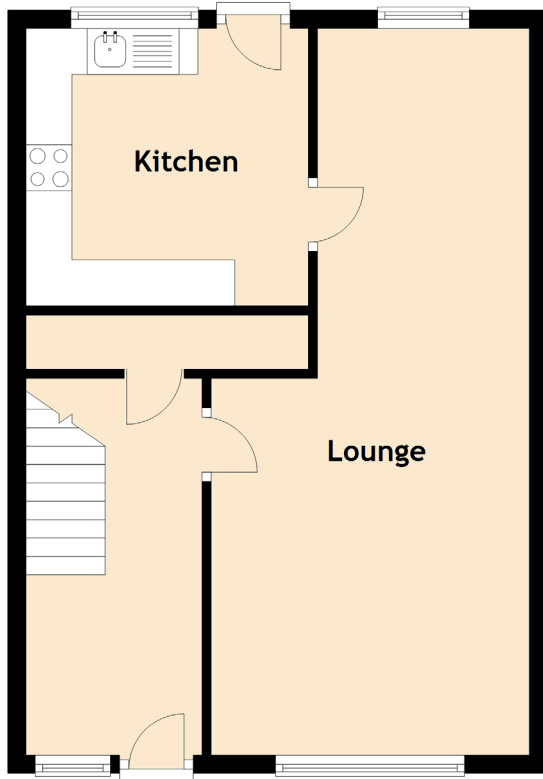

220 Mansefield

EAST CALDER, WEST LoTHIAN, EH53 0JJ

Approximate Dimensions
(Taken from the widest point)

Lounge	7.91m (25'11") x 3.46m (11'4")
Kitchen	3.07m (10'1") x 3.02m (9'11")
Bedroom 1	4.11m (13'6") x 3.47m (11'5")
Bedroom 2	3.47m (11'5") x 2.94m (9'8")
Bedroom 3	3.13m (10'3") x 2.45m (8')
Shower Room	2.83m (9'3") x 1.70m (5'7")