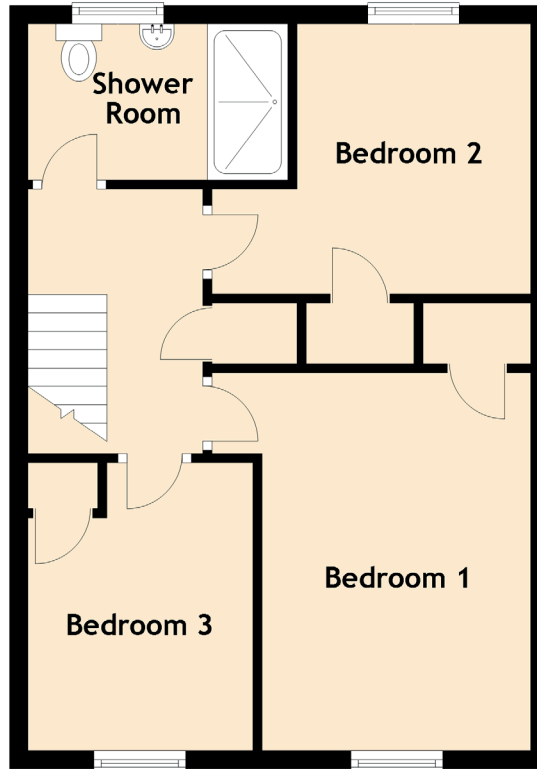

220 Mansefield

EAST CALDER, WEST LoTHIAN, EH53 0JJ

Approximate Dimensions
(Taken from the widest point)

Lounge	7.91m (25'11") x 3.46m (11'4")
Kitchen	3.07m (10'1") x 3.02m (9'11")
Bedroom 1	4.11m (13'6") x 3.47m (11'5")
Bedroom 2	3.47m (11'5") x 2.94m (9'8")
Bedroom 3	3.13m (10'3") x 2.45m (8')
Shower Room	2.83m (9'3") x 1.70m (5'7")