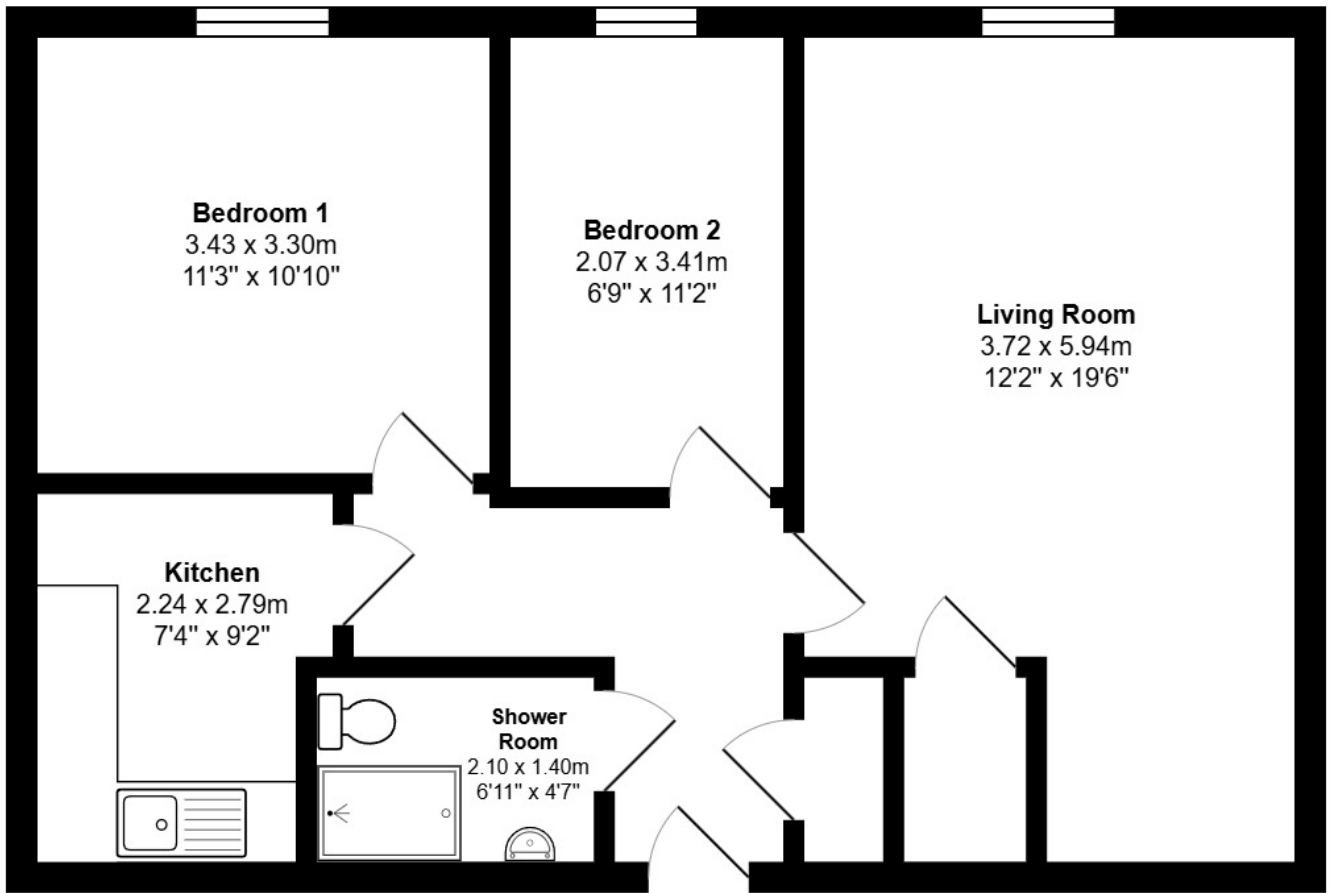

FLOOR PLAN, DIMENSIONS & MAP

Approximate Dimensions (Taken from the widest point)

Gross internal floor area (m²): 56m² | EPC Rating: F