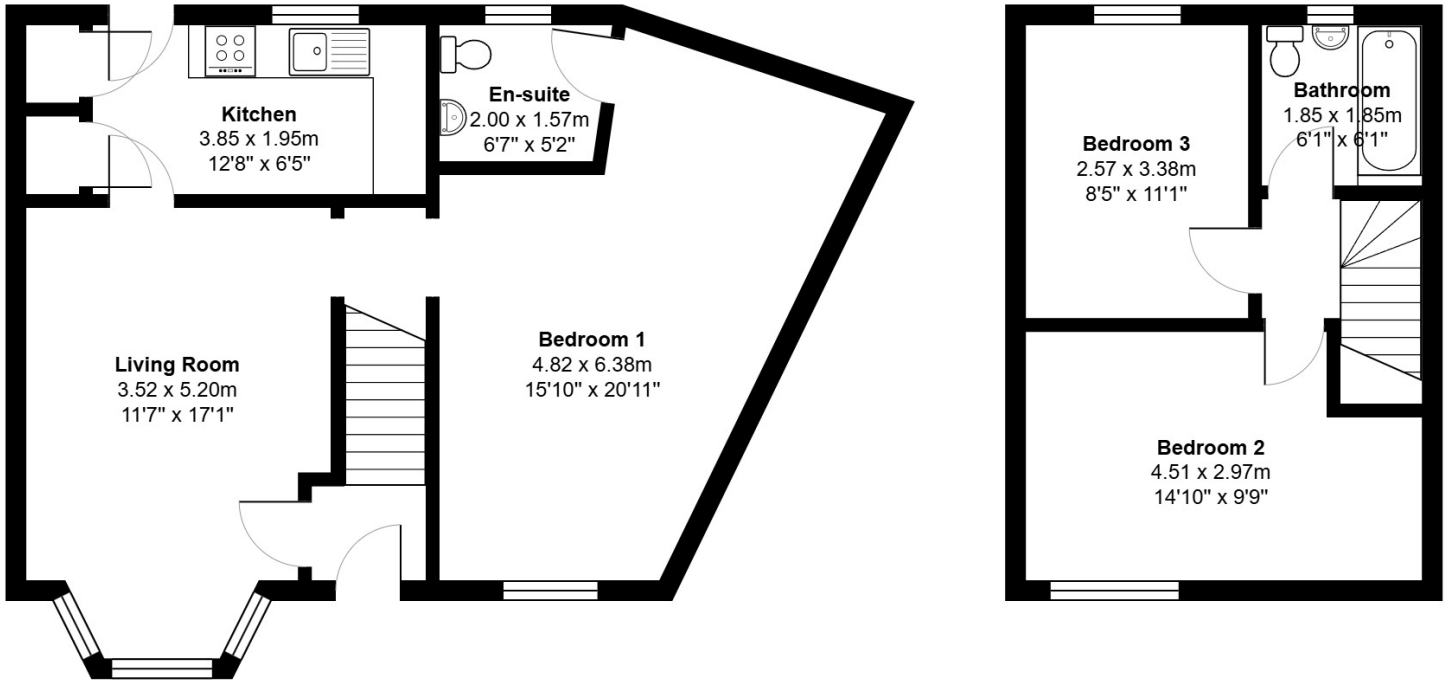

FLOOR PLAN, DIMENSIONS & MAP

Approximate Dimensions (Taken from the widest point)

Gross internal floor area (m²): 95m²
EPC Rating: D