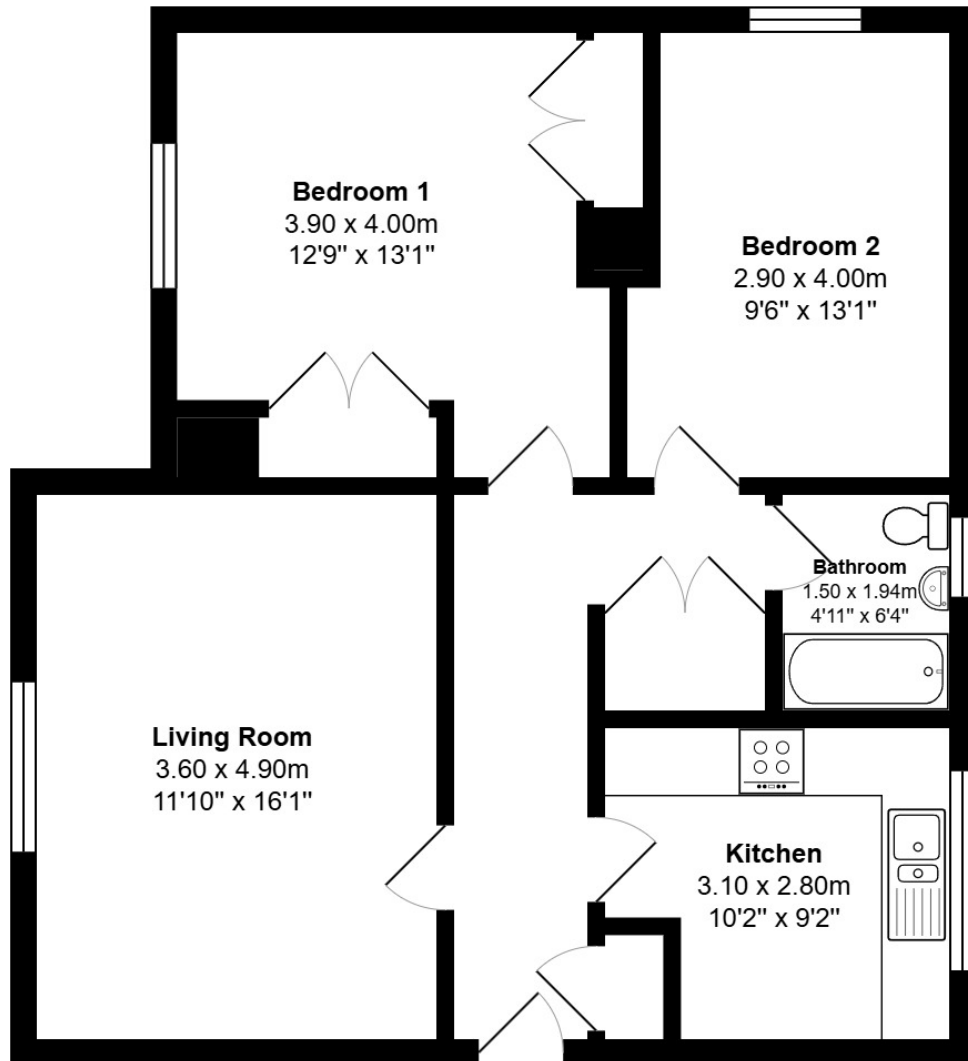

FLOOR PLAN, DIMENSIONS & MAP

Approximate Dimensions (Taken from the widest point)

Gross internal floor area (m²): 72m²
EPC Rating: C