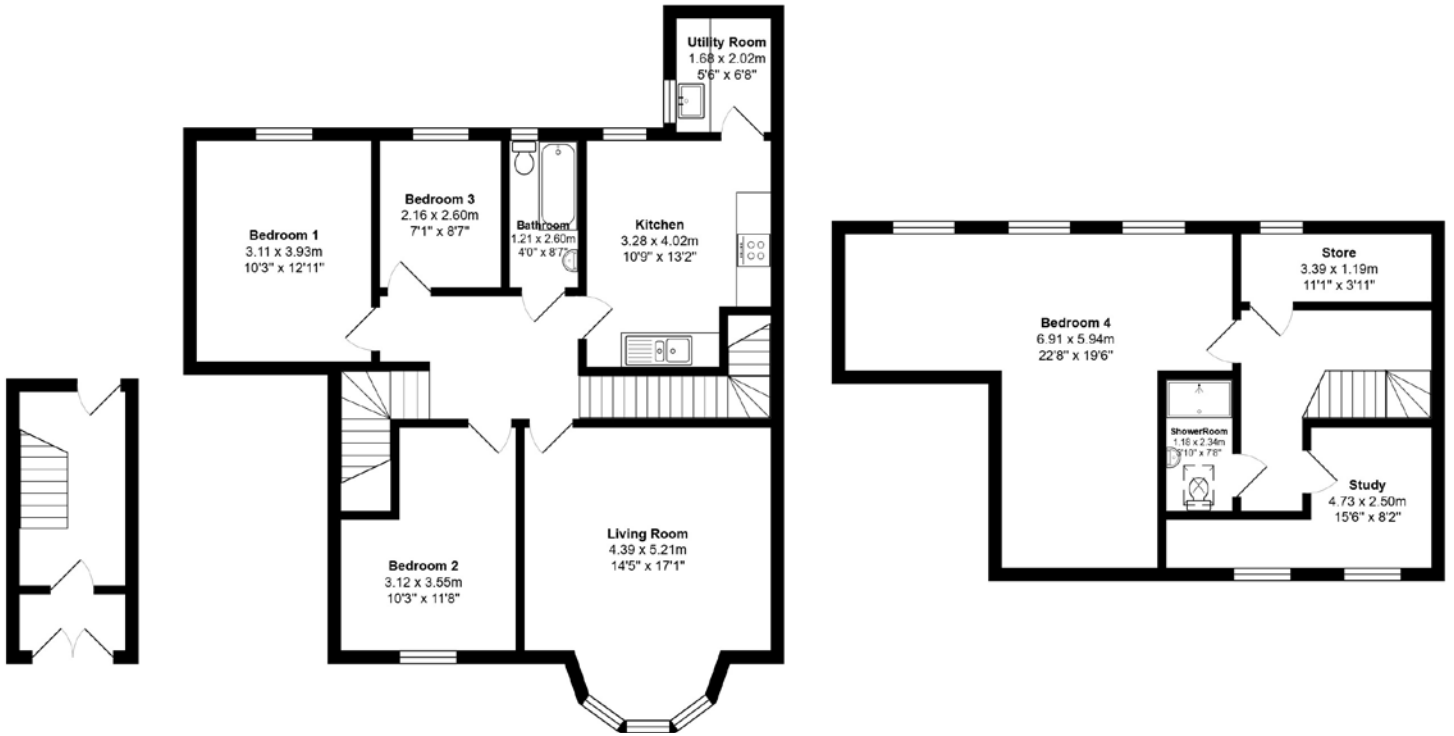

FLOOR PLAN, DIMENSIONS & MAP

Approximate Dimensions (Taken from the widest point)

Gross internal floor area (m²): 140m²
EPC Rating: C