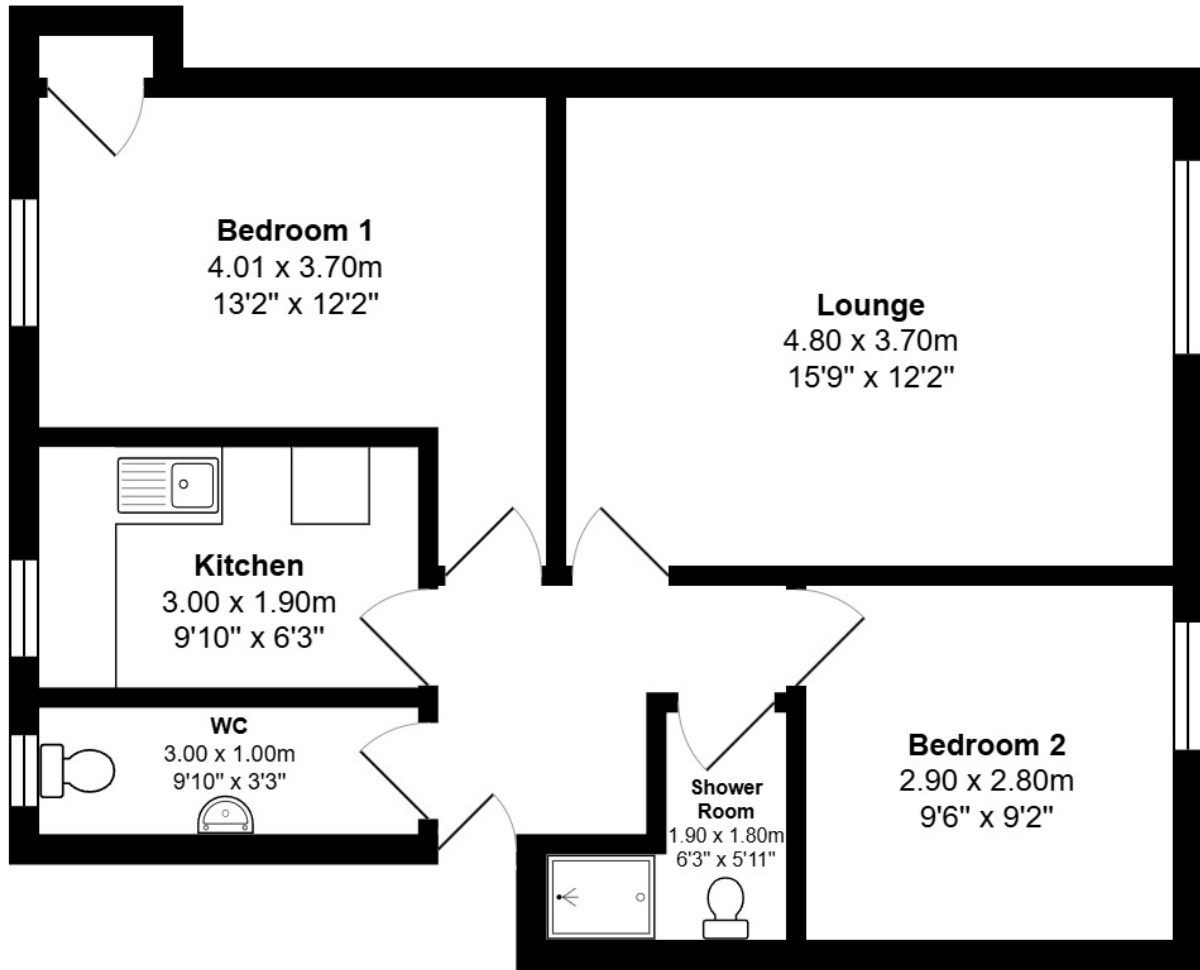

FLOOR PLAN, DIMENSIONS & MAP

Approximate Dimensions (Taken from the widest point)

Gross internal floor area (m²): 57m² | EPC Rating: D