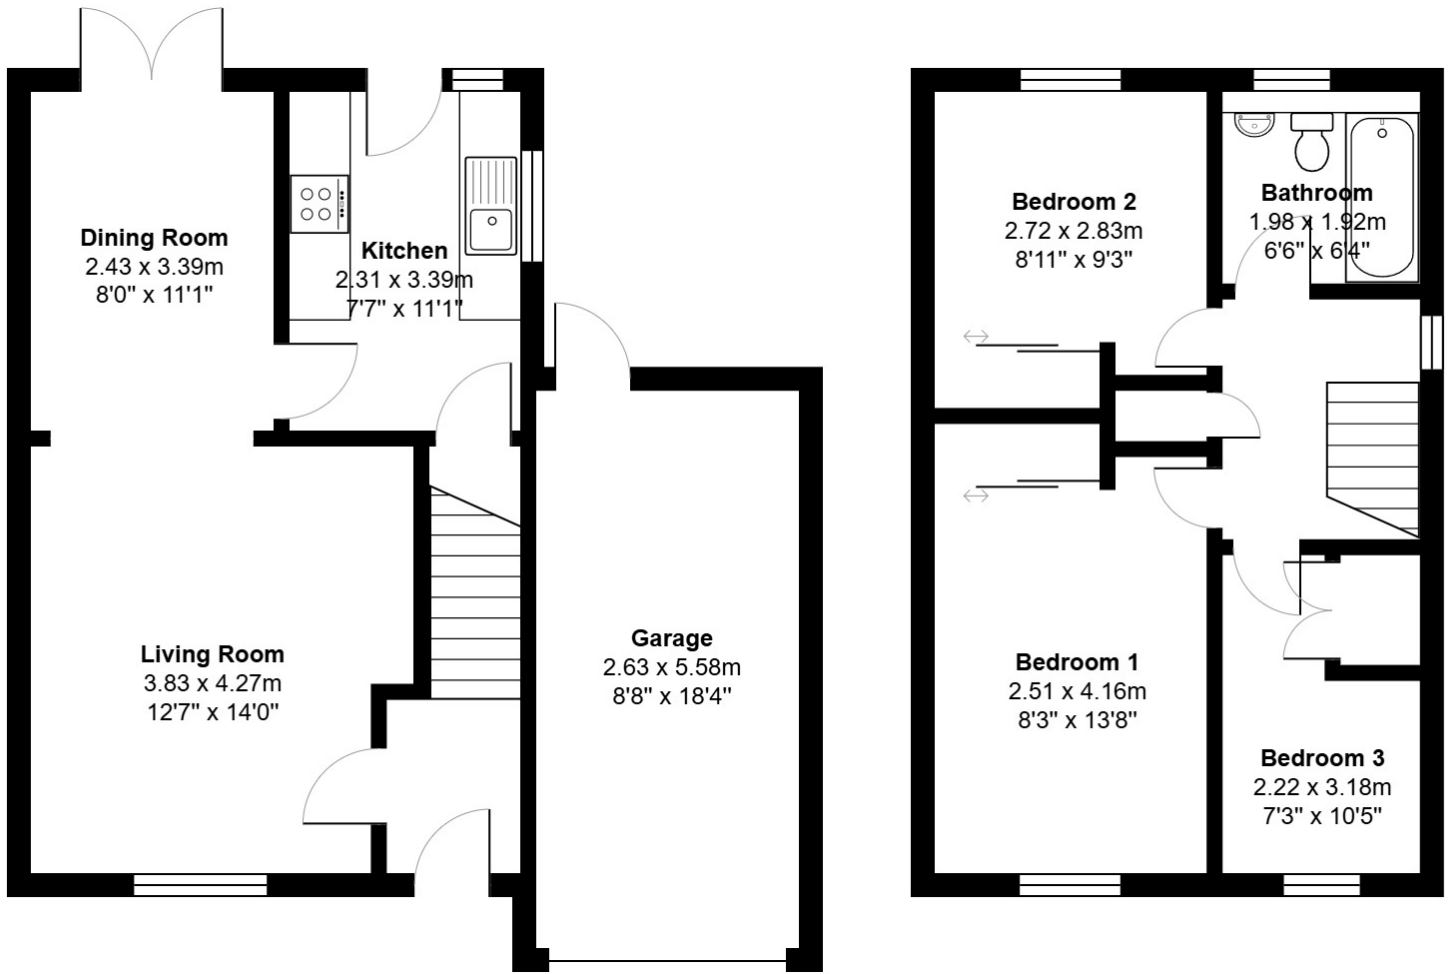

# FLOOR PLAN, DIMENSIONS & MAP

Approximate Dimensions (Taken from the widest point)

Gross internal floor area (m<sup>2</sup>): 75m<sup>2</sup>  
EPC Rating: C