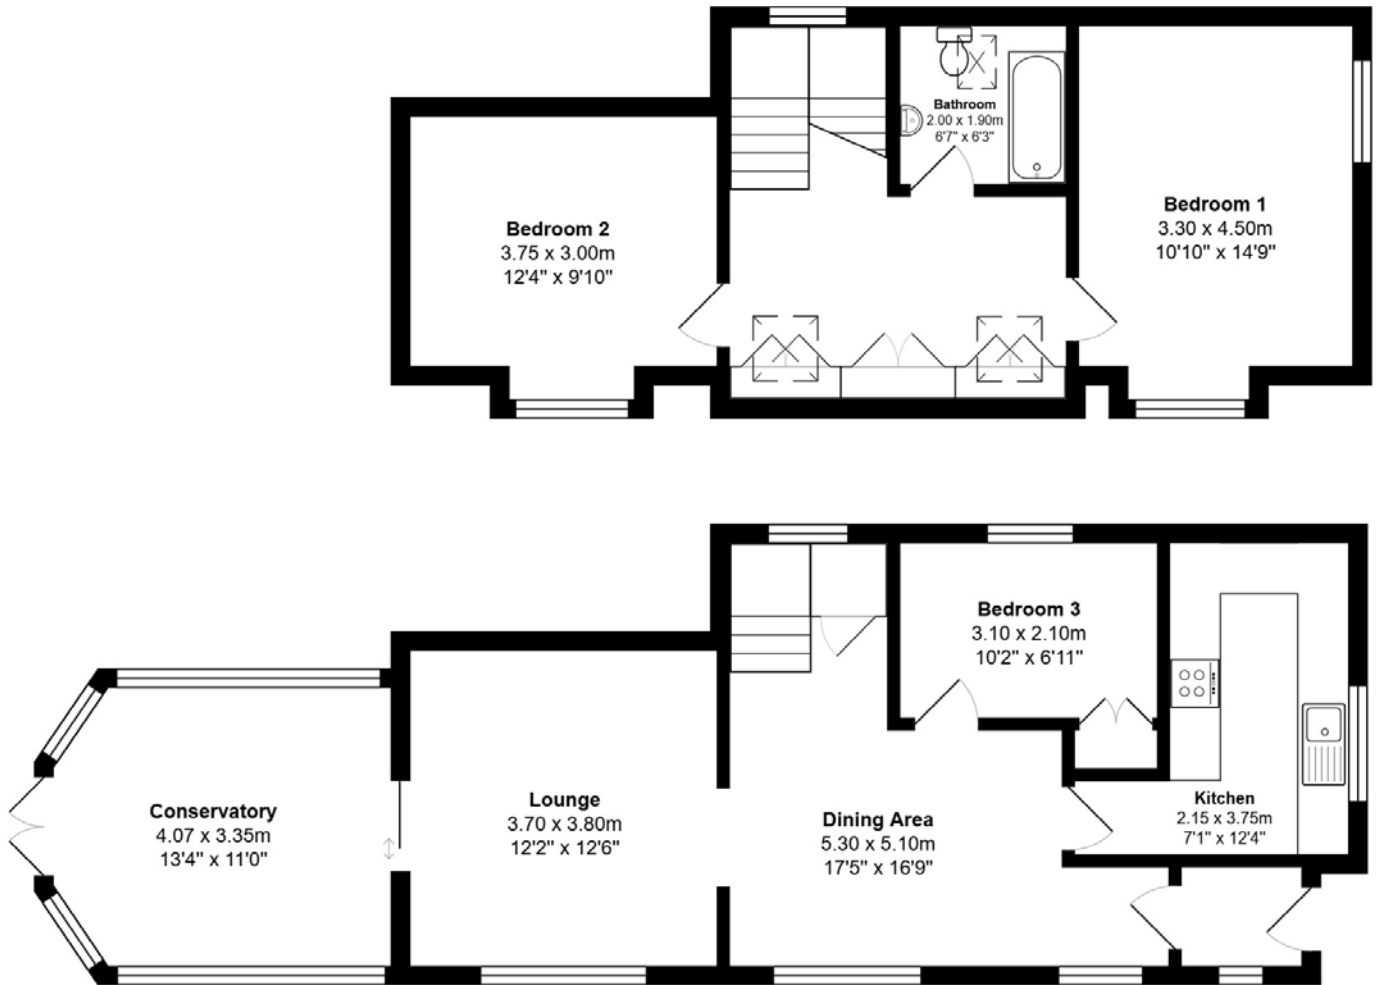

FLOOR PLAN, DIMENSIONS & MAP

Approximate Dimensions (Taken from the widest point)

Gross internal floor area (m²): 107m² | EPC Rating: C