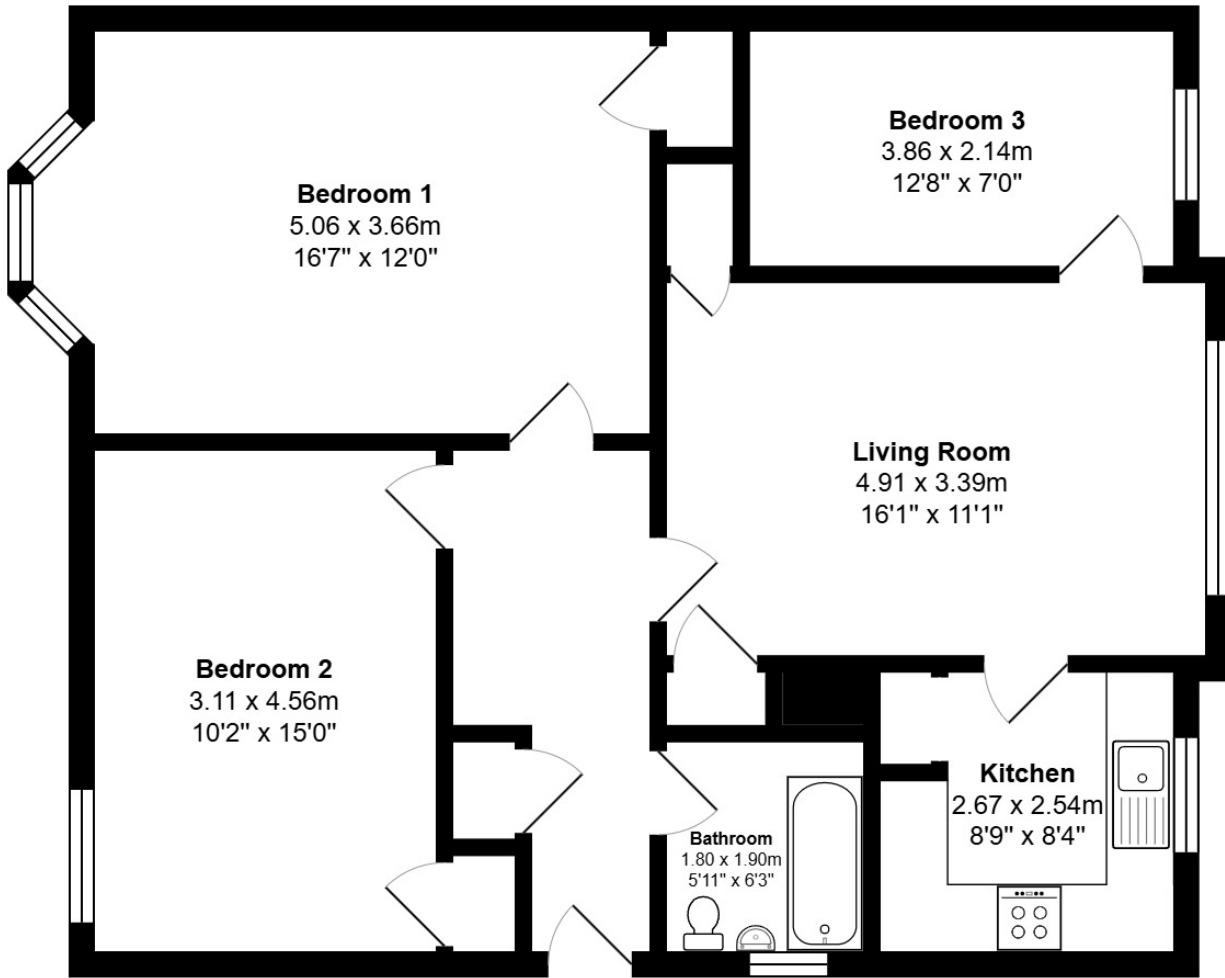

FLOOR PLAN, DIMENSIONS & MAP

Approximate Dimensions (Taken from the widest point)

Gross internal floor area (m²): 84m² | EPC Rating: D