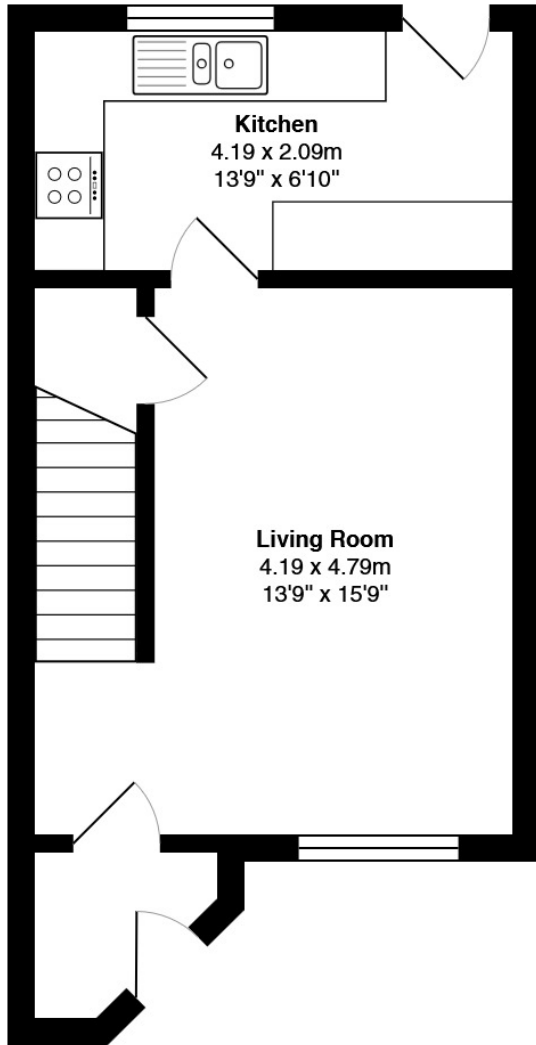

FLOOR PLAN, DIMENSIONS & MAP

Approximate Dimensions (Taken from the widest point)

Gross internal floor area (m²): 64m² | EPC Rating: D