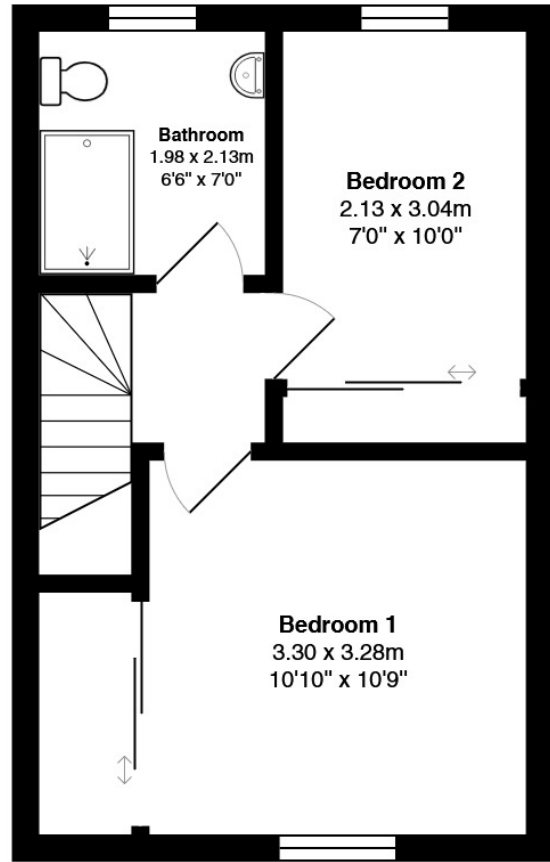

FLOOR PLAN, DIMENSIONS & MAP

Approximate Dimensions (Taken from the widest point)

Gross internal floor area (m²): 64m² | EPC Rating: D