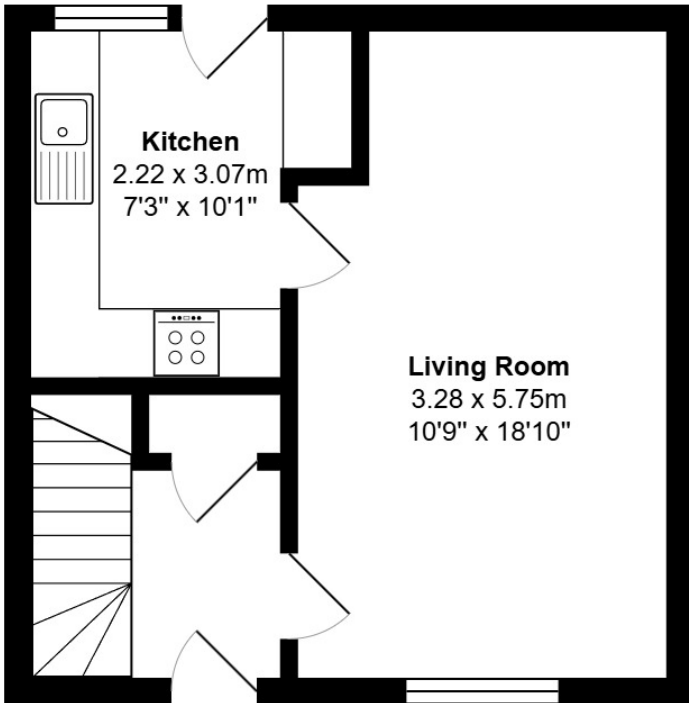

FLOOR PLAN, DIMENSIONS & MAP

Approximate Dimensions (Taken from the widest point)

Gross internal floor area (m²): 65m² | EPC Rating: D