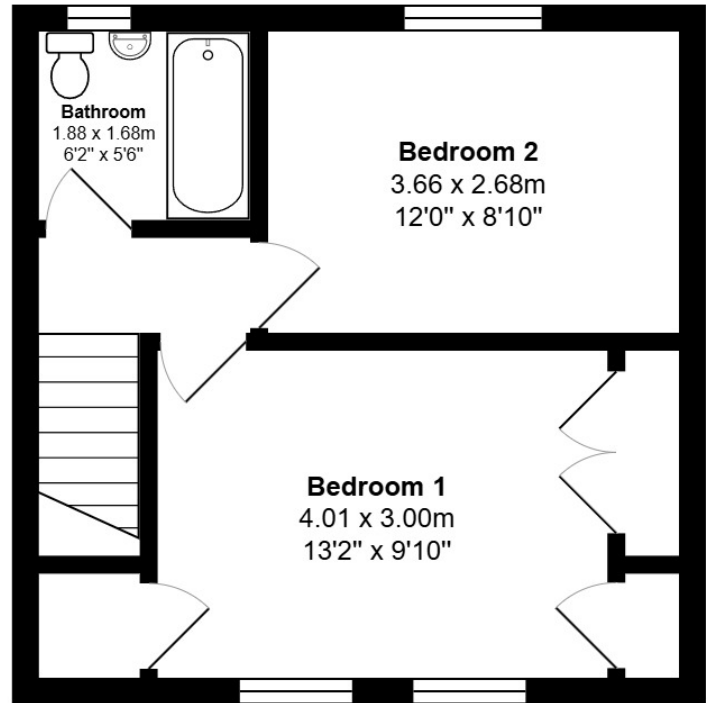

FLOOR PLAN, DIMENSIONS & MAP

Approximate Dimensions (Taken from the widest point)

Gross internal floor area (m²): 65m² | EPC Rating: D