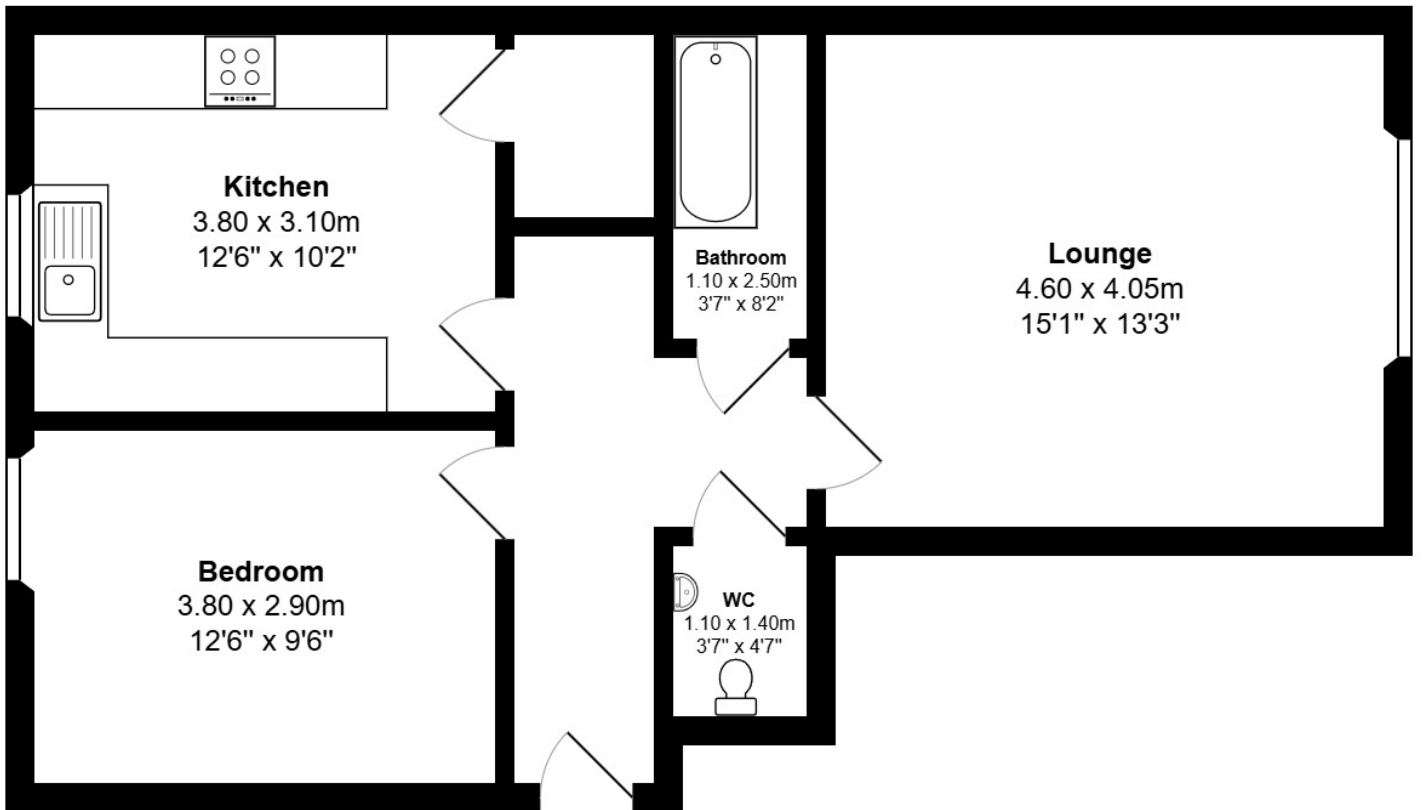

FLOOR PLAN & DIMENSIONS

Approximate Dimensions (Taken from the widest point)

Gross internal floor area (m²): 60m² | EPC Rating: C