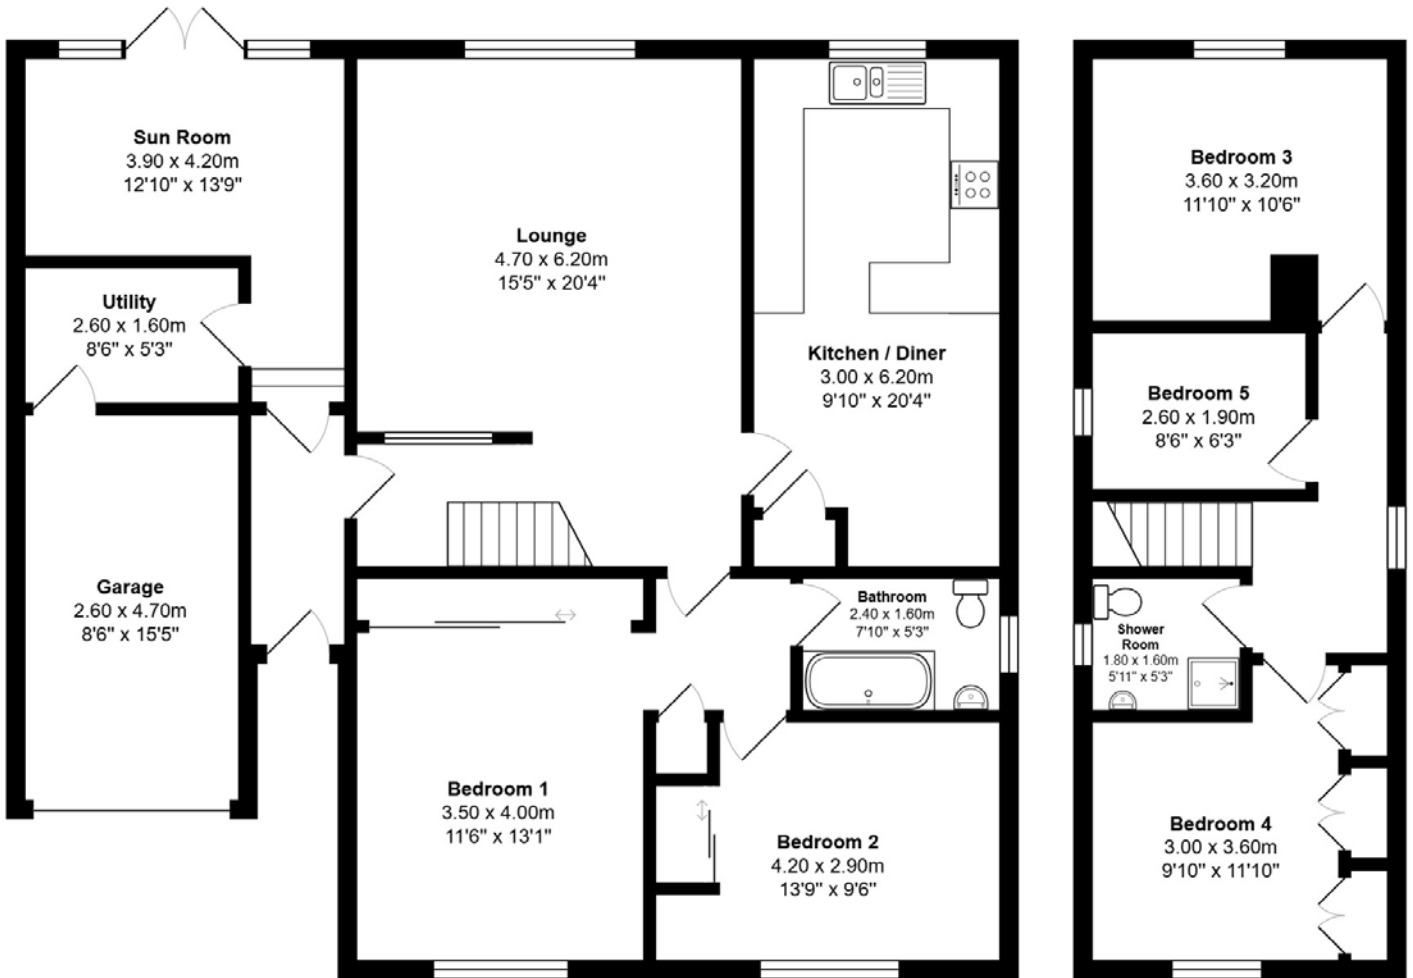

FLOOR PLAN & DIMENSIONS

Approximate Dimensions (Taken from the widest point)

Gross internal floor area (m²): 143m² | EPC Rating: C