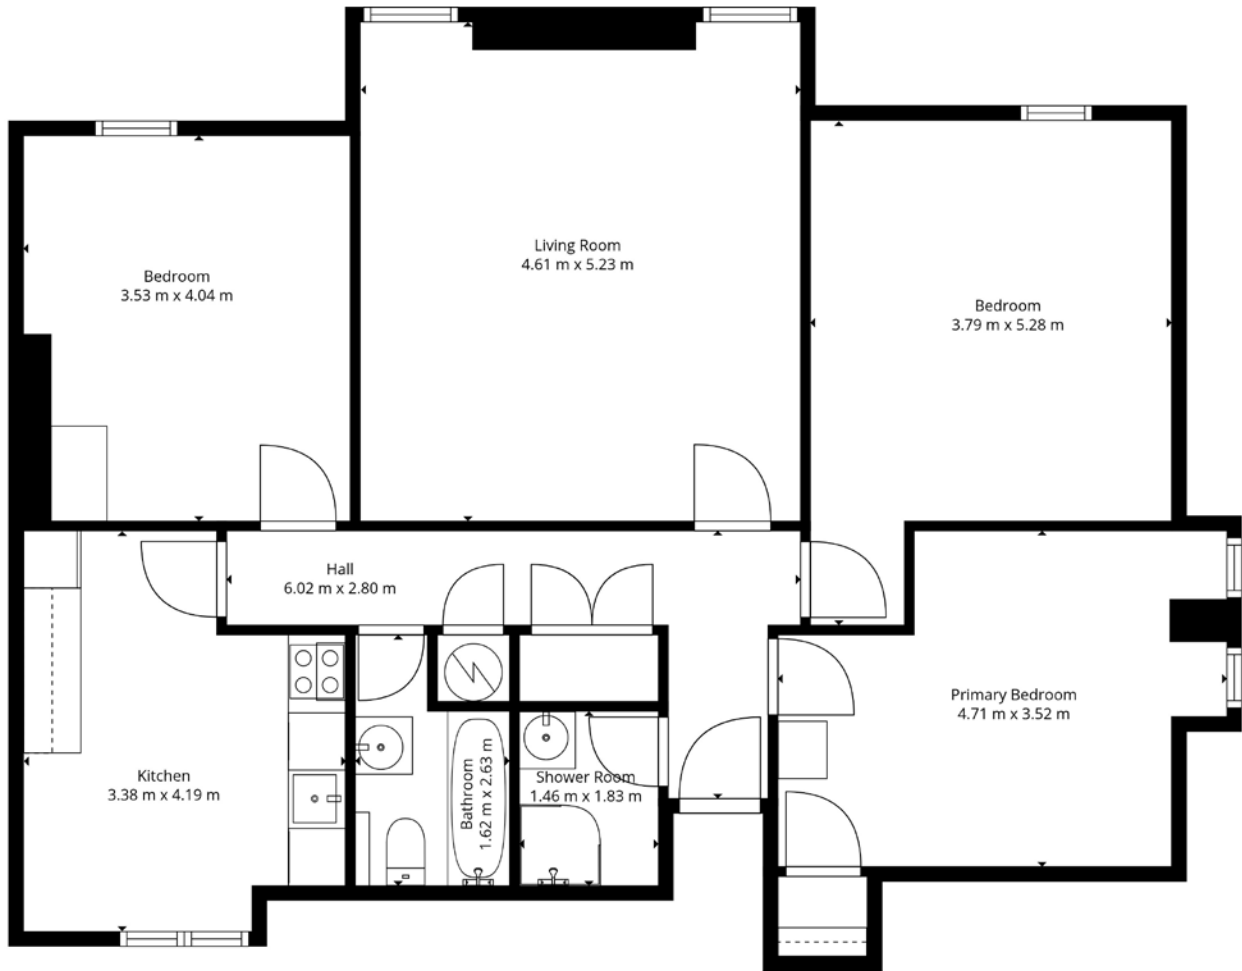

FLOOR PLAN & DIMENSIONS

Approximate Dimensions (Taken from the widest point)

Gross internal floor area (m²): 95m² | EPC Rating: C