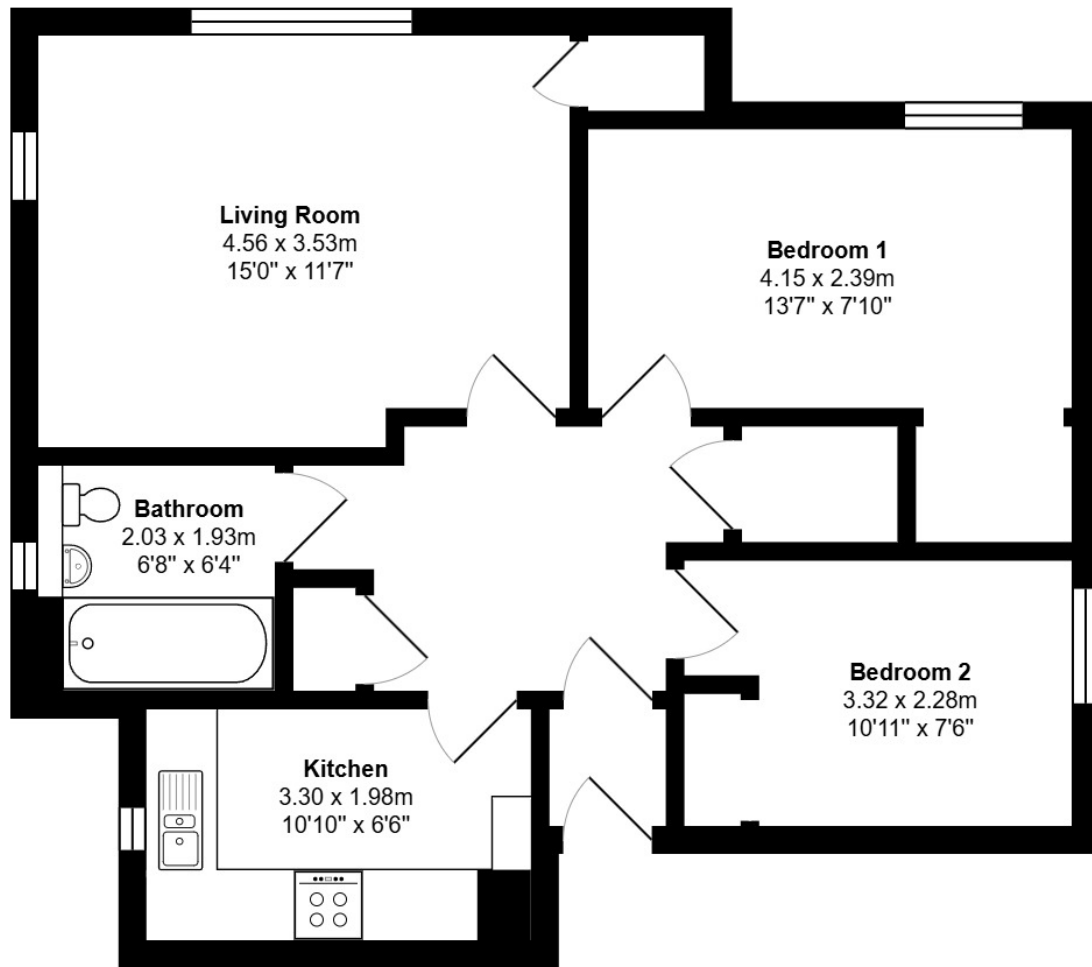

FLOOR PLAN & DIMENSIONS

Approximate Dimensions (Taken from the widest point)

Gross internal floor area (m²): 62m² | EPC Rating: C