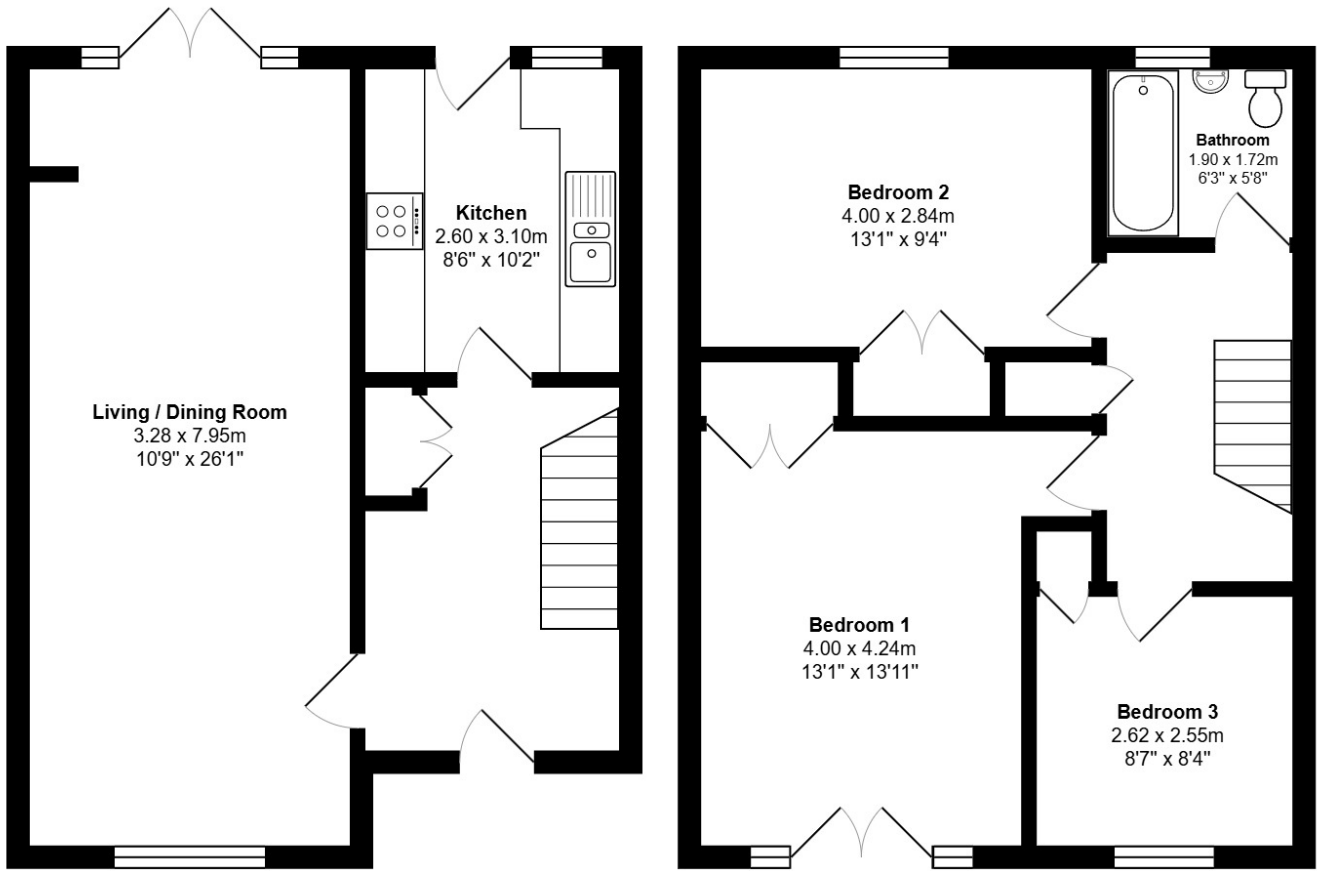

FLOOR PLAN & DIMENSIONS

Approximate Dimensions (Taken from the widest point)

Gross internal floor area (m²): 93m² | EPC Rating: C