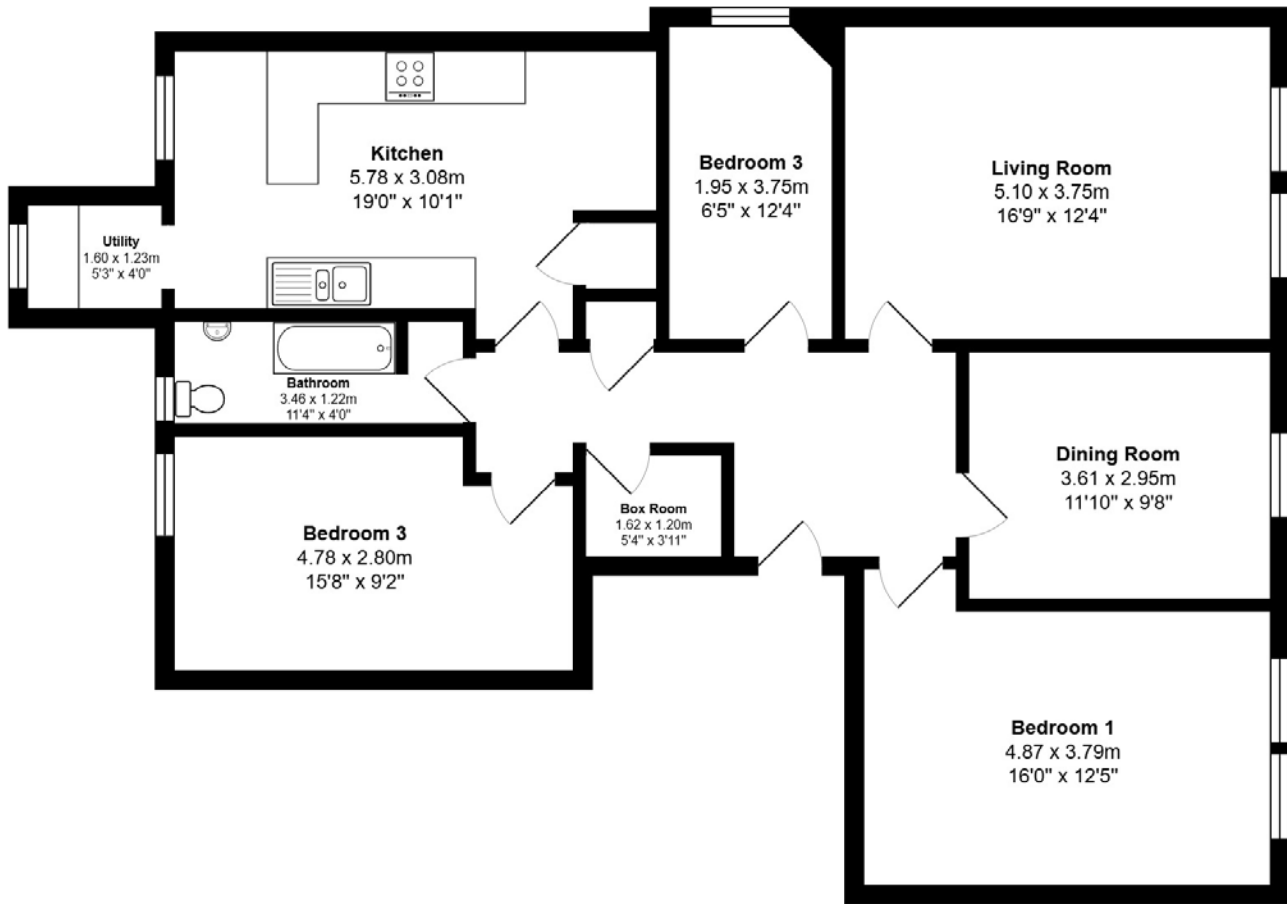

FLOOR PLAN & DIMENSIONS

Approximate Dimensions (Taken from the widest point)

Gross internal floor area (m²): 112m² | EPC Rating: C