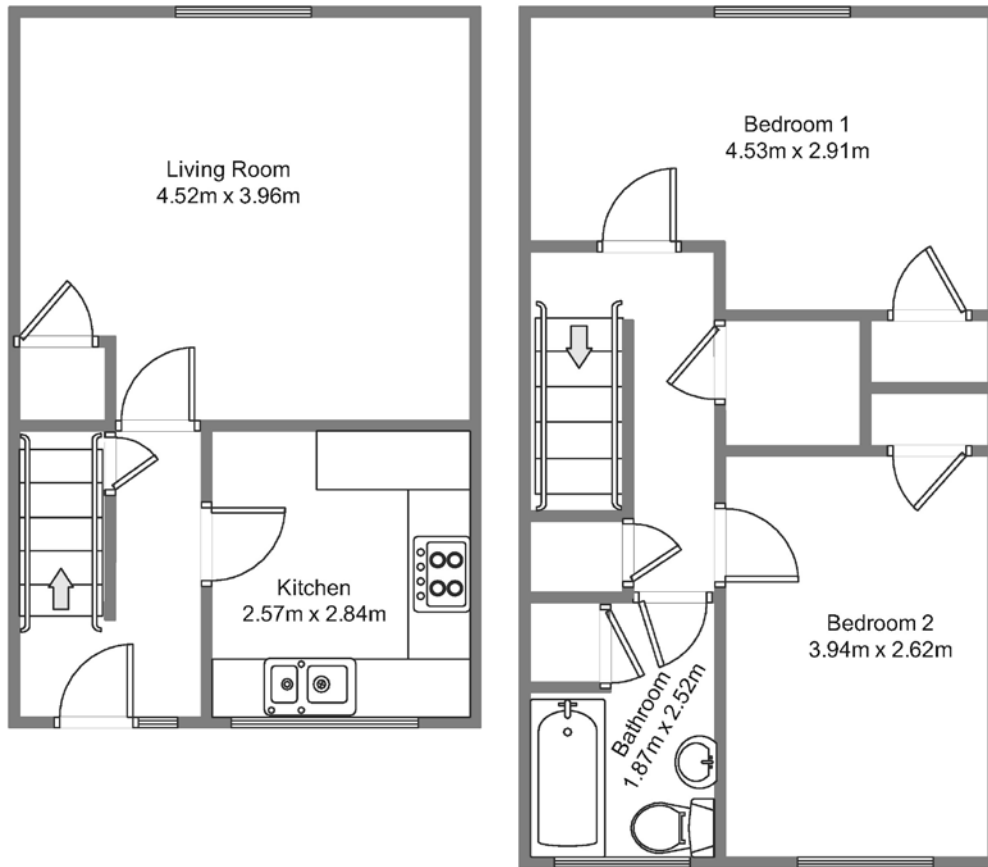

FLOOR PLAN & DIMENSIONS

Approximate Dimensions (Taken from the widest point)

Gross internal floor area (m²): 69m² | EPC Rating: E